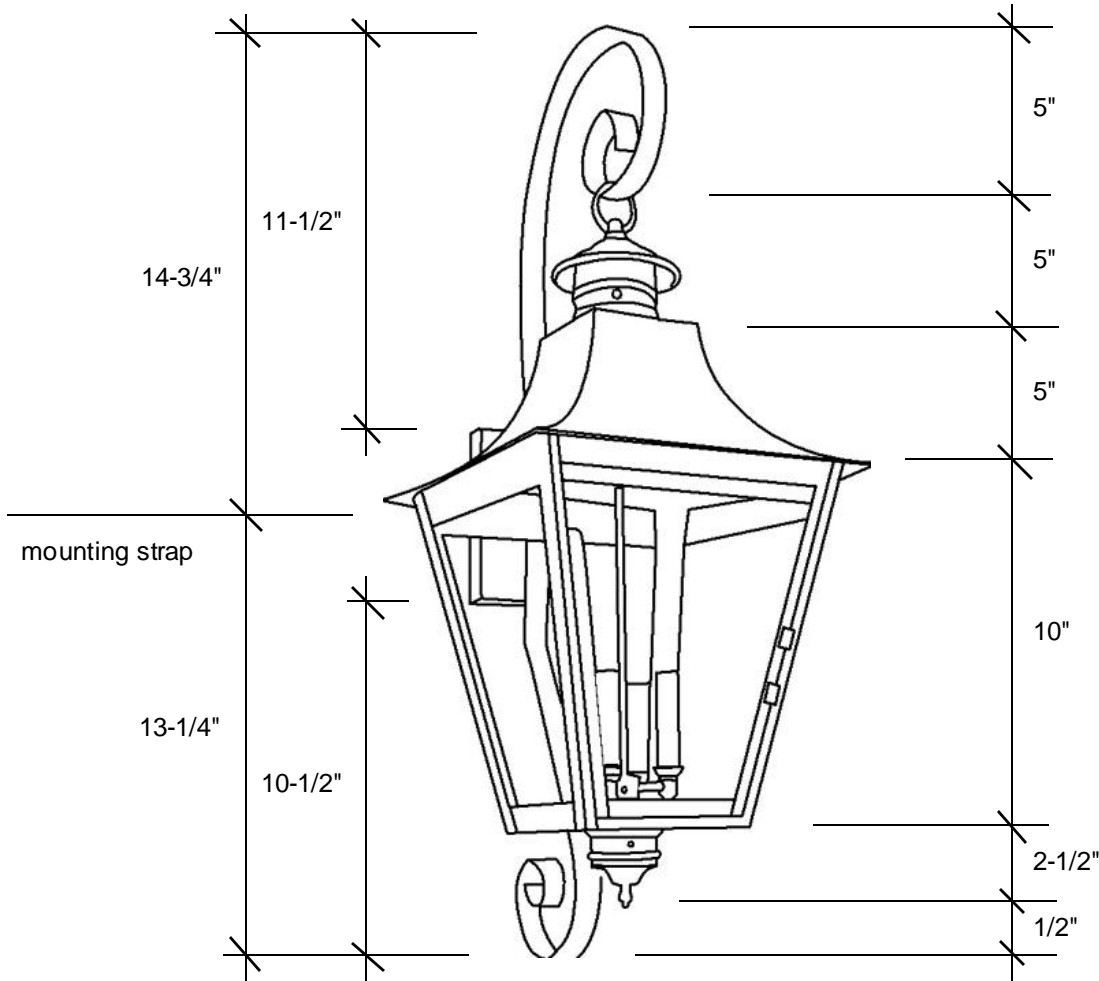

## 4191

28"H x 10.50"W x 12"D

This fixture comes standard with clear glass, but seeded is available, and has (2) candelabra sockets that are listed for 60W each, with an option of a 4-light cluster that is listed for 40W per socket.

**Backplate 6"H x 5"W**

Please note the dimensions stated above are approximate