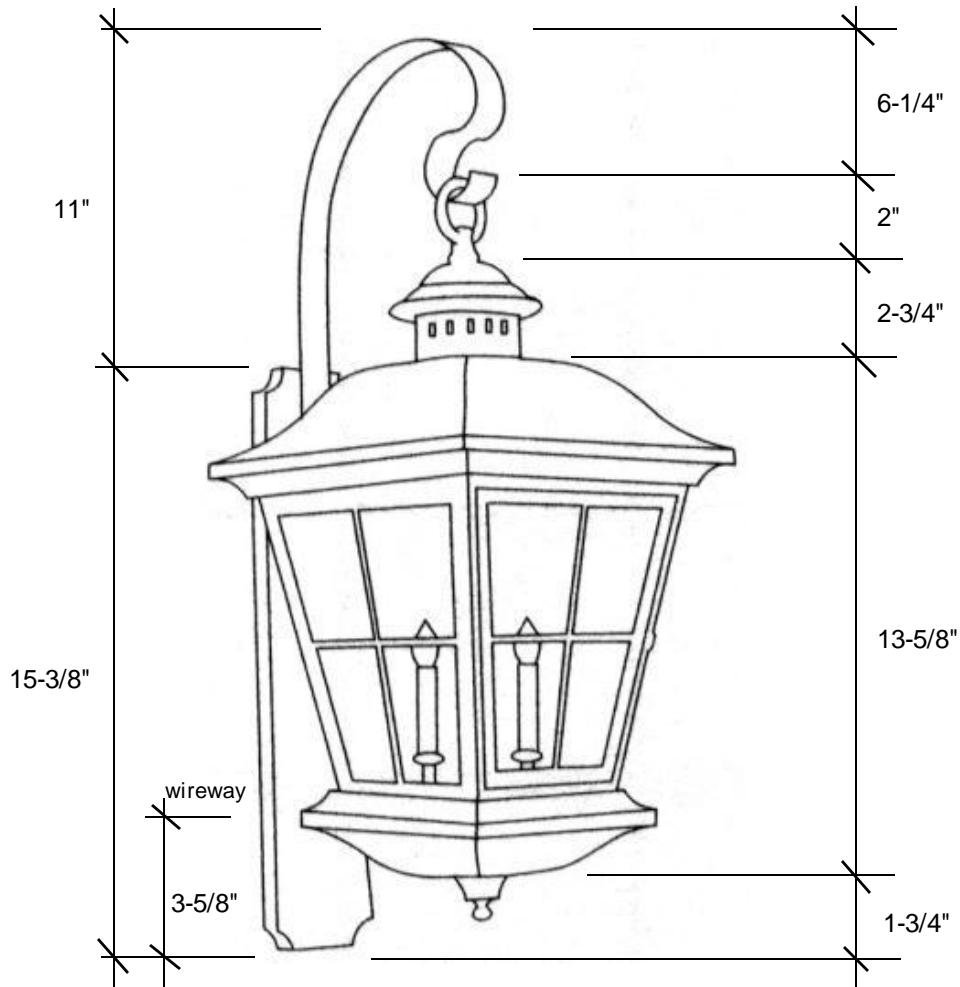

## 4161SM

26.375" H x 9.5" W x 11.75" D

[http://fourteenthcolonylighting.com/pdf/mounting\\_diagram.pdf](http://fourteenthcolonylighting.com/pdf/mounting_diagram.pdf)

This fixture comes standard with seedy glass, but clear is available, and has (2) candelabra sockets that are listed for 60W each socket.

### Backplate 15-3/8"H x 5"W

Please note the dimensions stated above are approximate.