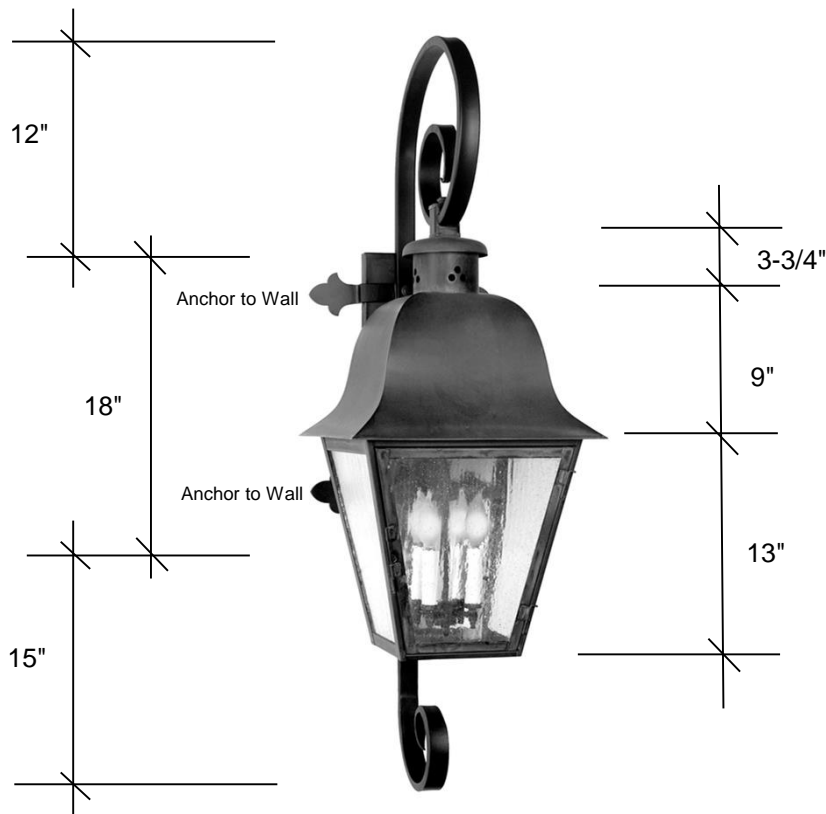

FOURTEENTH COLONY LIGHTING

HANDCRAFTED LIGHT FIXTURES MADE IN MEMPHIS, TENNESSEE

4151/ IB05

45 H x 14 W x 16.5 D

Standard

4-40W Candles
Clear Glass
Black Iron Scroll
Backplate 18H x 5W

Glass Options

Clear (CLR)
Seedy (SDY)

Lamp Options

2-60W Candles
3-60W Candles
4-40W Candles

Finish Options

Raw Brass (RWB)
Antique Brass (AB)
Blackened Brass (DAB)
Oil Rubbed Brass (ORB)
Raw Copper (RWC) *
Antique Copper (AC) *
Blackened Copper (DAC)
Antique Copper Verde (ACV)
Copper Verde (CV)
Rust (RT)