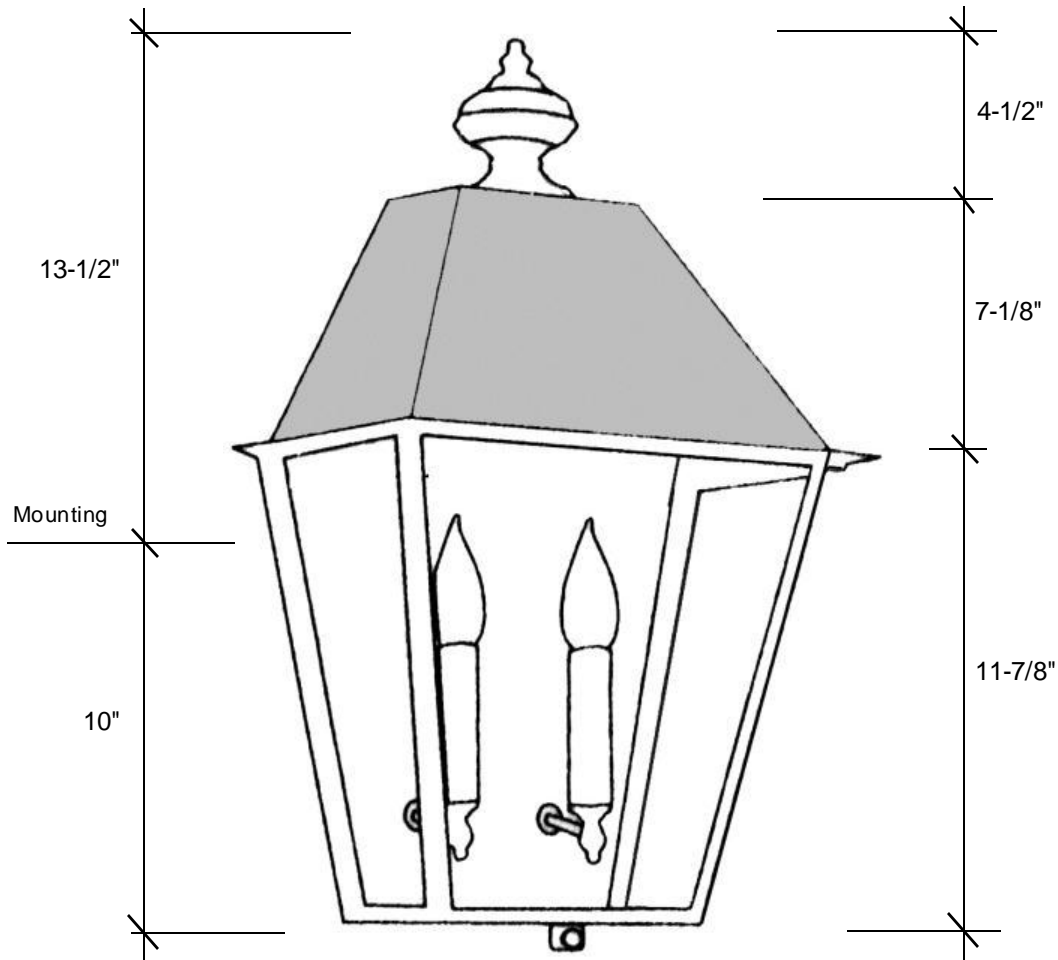

Fourteenth Colony

LIGHTING

797 Roland Street • Memphis, Tennessee 38104 • (901) 272-7007 • FAX: (901) 272-0365

4071-H

23.5"H x 14"W x 8"D

This fixture comes standard with clear glass, but seeded is available, and has (2) candelabra sockets that are listed for 60W each.

Canopy Backplate 19"H x 13"W

Please note the dimensions stated above are approximate