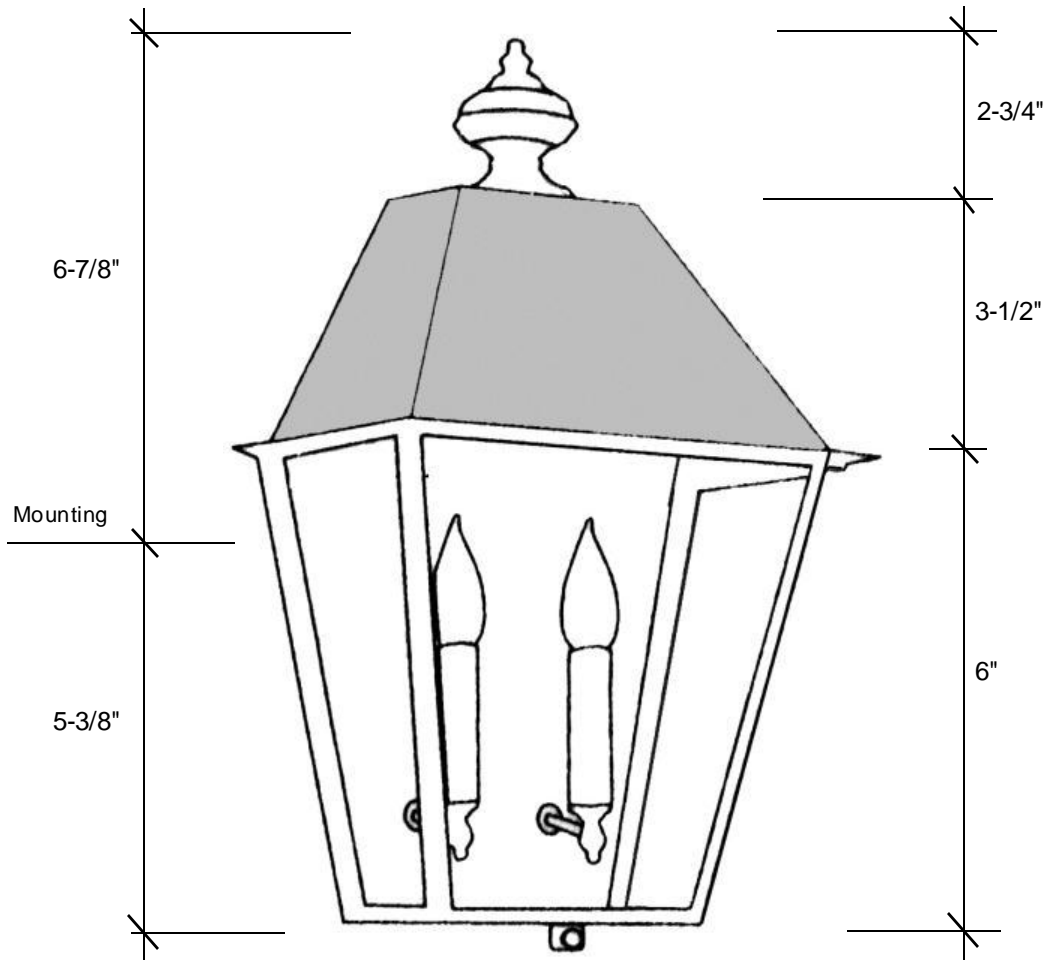

Fourteenth Colony

LIGHTING

797 Roland Street • Memphis, Tennessee 38104 • (901) 272-7007 • FAX: (901) 272-0365

4041-H

12.25"H x 7.25"W x 4.50"D

This fixture comes standard with clear glass, but seeded is available, and has (2) candelabra sockets that are listed for 60W each.

Canopy Backplate 9-1/2"H x 6-3/8"W

Please note the dimensions stated above are approximate