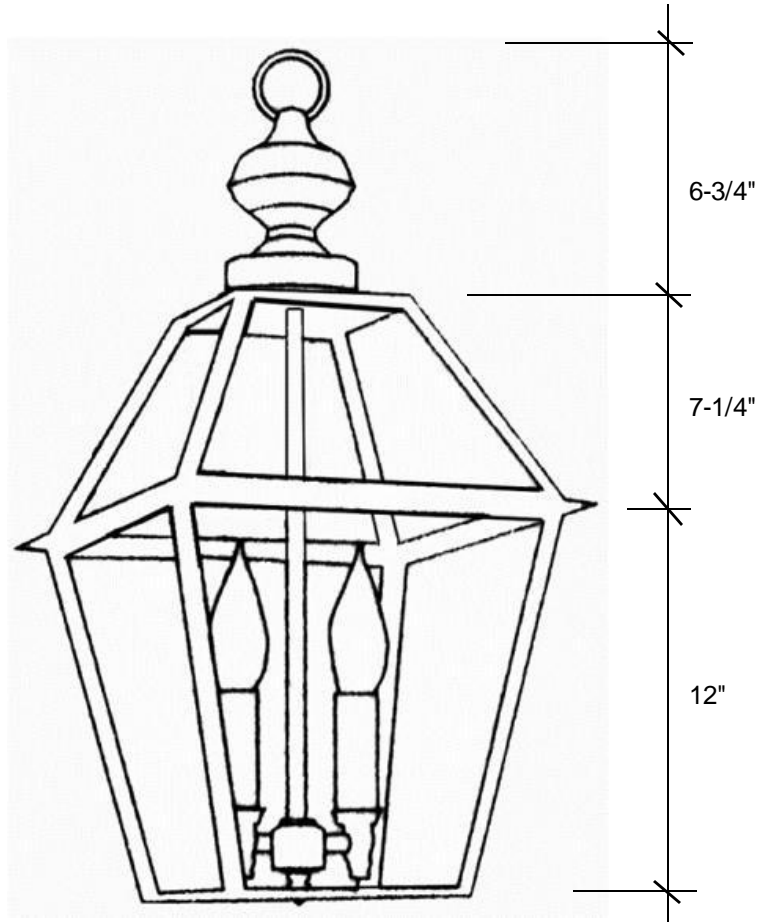

Fourteenth Colony

LIGHTING

797 Roland Street • Memphis, Tennessee 38104 • (901) 272-7007 • FAX: (901) 272-0365

4032

26"H x 14"W

This fixture comes standard with clear glass, but seeded is available, and has (2) candelabra base sockets that are listed for 60W, with an option of a (4) light candelabra cluster listed for 40W per socket. 3' chain standard.

5" Canopy

Please note the dimensions stated above are approximate.