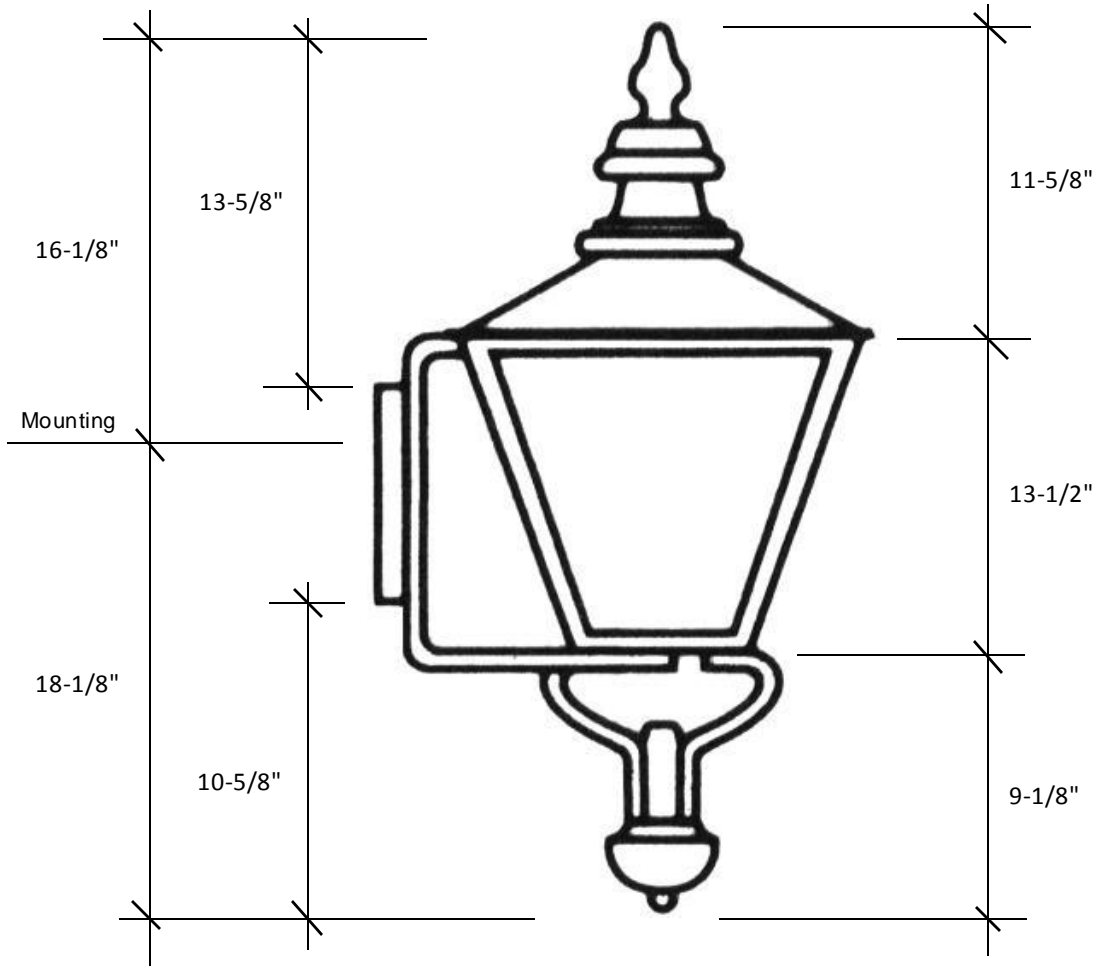

Fourteenth Colony

LIGHTING

797 Roland Street • Memphis, Tennessee 38104 • (901) 272-7007 • FAX: (901) 272-0365

3941

34.25"H x 14"W x 16.5"D

This fixture comes standard with clear glass, but seeded is available, and has (1) edison socket that is U.L. listed for 60W with an option of a 4-light cluster that is U.L. listed for 40W each socket.

Backplate 10"H x 5"W

Please note the dimensions stated above are approximate