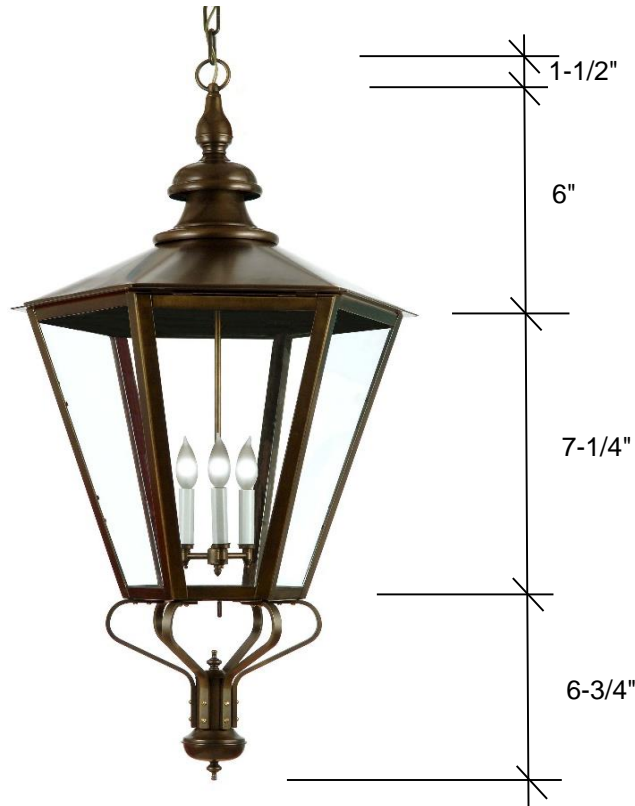

# FOURTEENTH COLONY LIGHTING

HANDCRAFTED LIGHT FIXTURES MADE IN MEMPHIS, TENNESSEE

## 3912

21.5H X 10W

*Dimensions not proportionate to lantern shown*

### **Standard**

1-60W Medium  
Clear Glass  
Canopy 5" Round  
3' Chain

### **Glass Options**

Clear (CLR)  
Seedy (SDY)