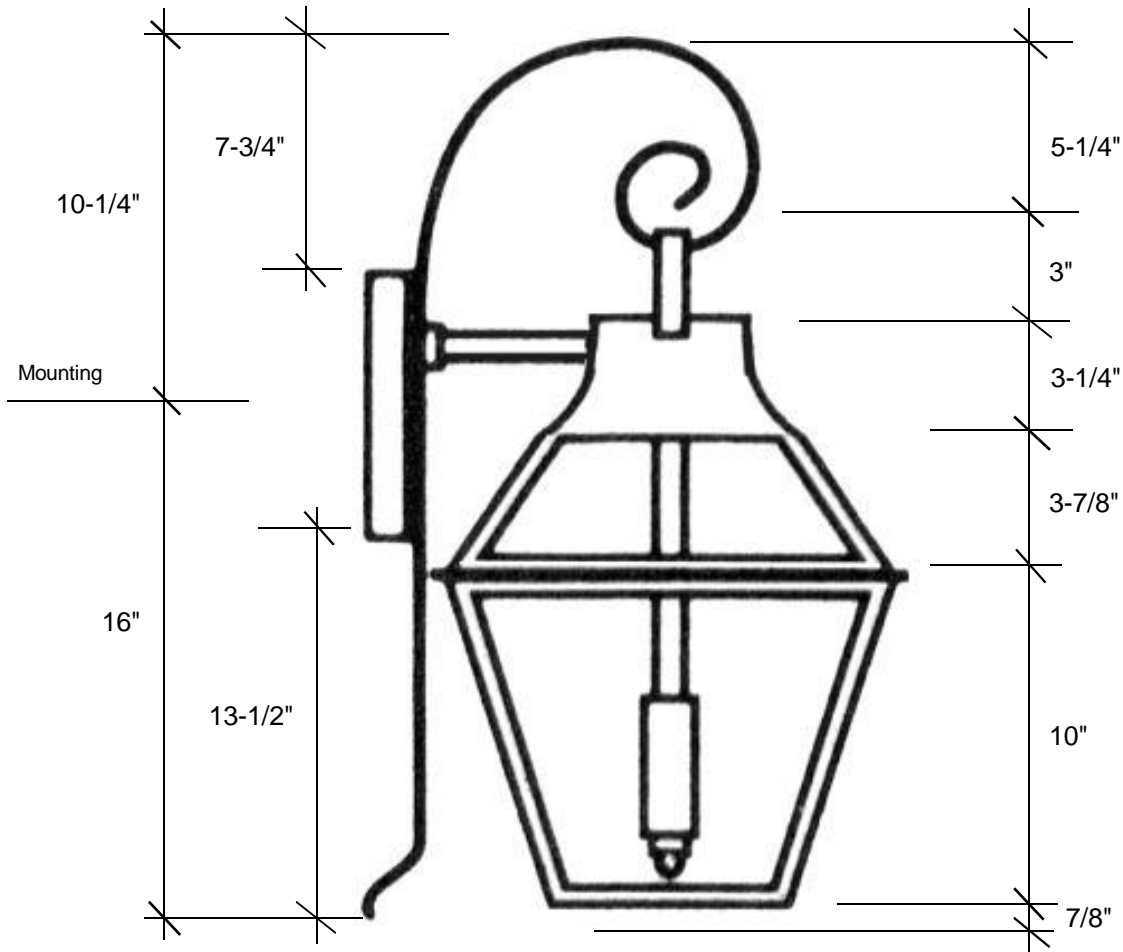

## 3821

26.25"H x 10.50"W x 11.5"D

This fixture comes standard with clear glass, but seeded is available, and has a 2-light candelabra cluster that is U.L. listed for 60W each socket, with an option of a 4-light cluster that is UL listed for 40W per socket.

### Backplate 5" Square

Please note the dimensions stated above are approximate