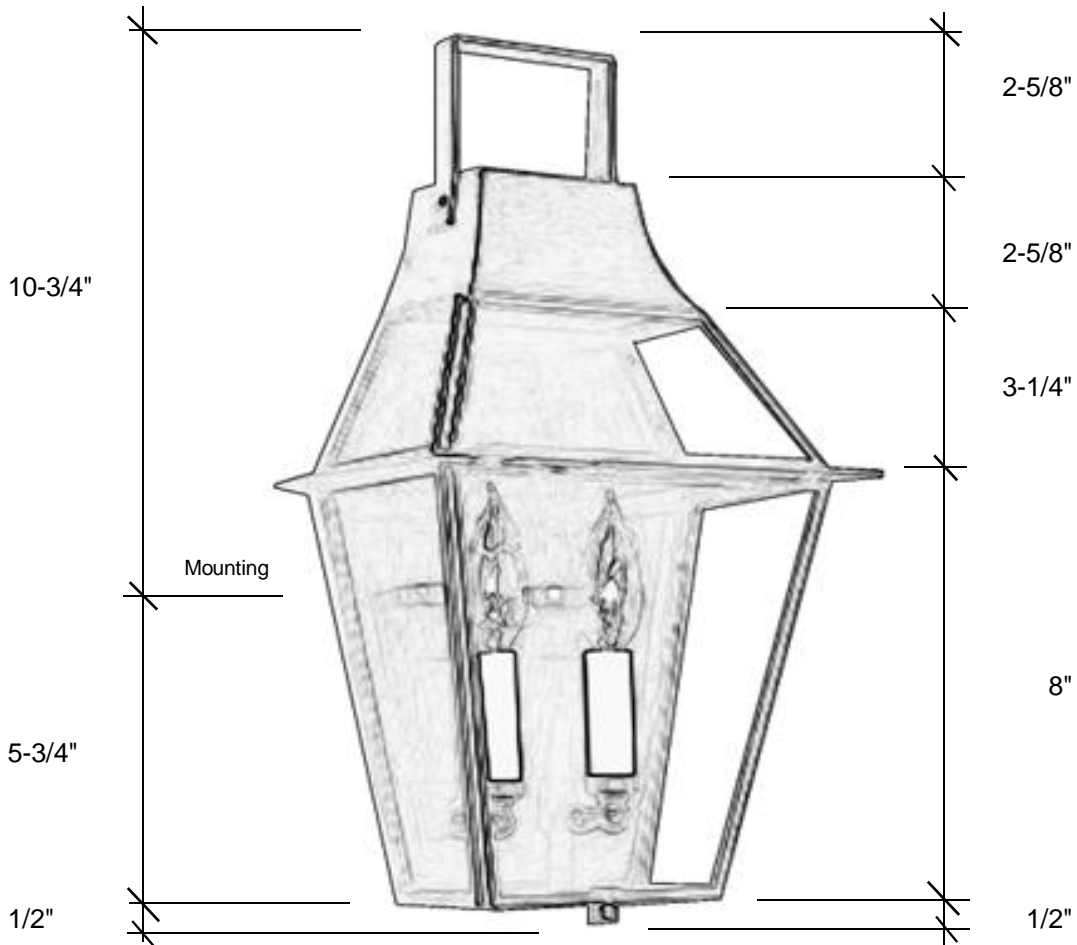

## 3811-H

17.50"H x 10"W x 5.50"D

This fixture comes standard with clear glass, but seeded is available, and has (2) candelabra sockets that are U.L. listed for 60W each.

The finishes available are:

Raw Brass (RWB) / Raw Copper (RWC)  
Antique Brass (AB) / Antique Copper (AC)  
Blackened Brass (DAB) / Blackened Copper (DAC)  
Antique Copper Verde (ACV) / Copper Verde (CV)  
Rust (RT) / Oil Rubbed Brass (ORB)

### Canopy Backplate 11-1/4"H x 8-1/2"W

Please note the dimensions above are approximate