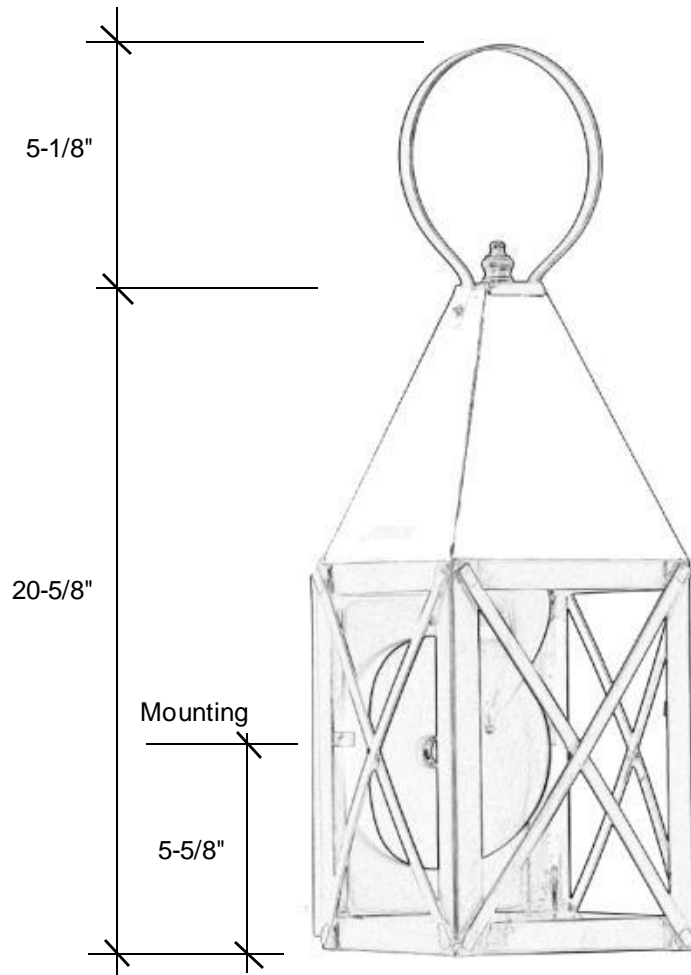

## 3651

25.75"H x 8.5"W x 9"D

This fixture comes standard with clear glass, but seedy is available, and has (1) edison base socket listed for 60W.

The finishes available are:

- Raw Brass (RWB) / Raw Copper (RWC)
- Antique Brass (AB) / Antique Copper (AC)
- Blackened Brass (DAB) / Blackened Copper (DAC)
- Antique Copper Verde (ACV) / Copper Verde (CV)
- Rust (RT) / Oil Rubbed Brass (ORB)

### Canopy Backplate 10.5"H x 7.5"W

Please note the dimensions stated above are approximate.