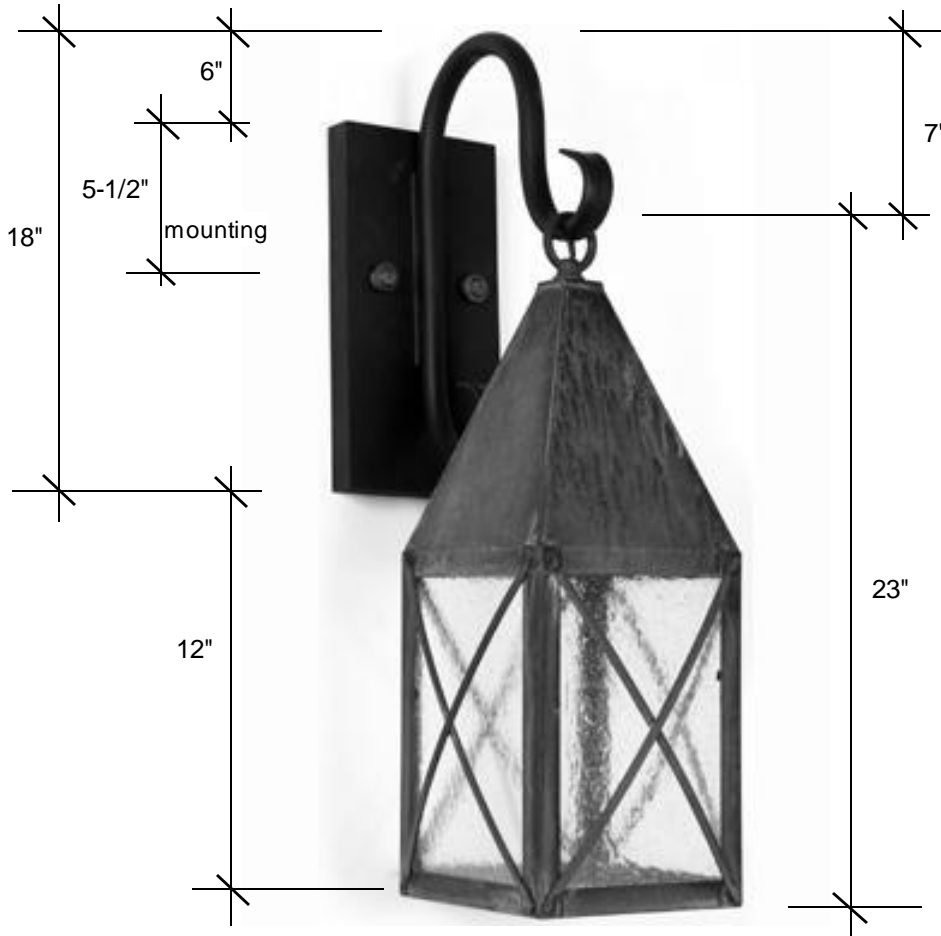

Fourteenth Colony

LIGHTING

797 Roland Street • Memphis, Tennessee 38104 • (901) 272-7007 • FAX: (901) 272-0365

3651-SH

30"H x 8.5"W x 14.75"D

This fixture comes standard with clear glass, but seeded is available, and has (1) edison base socket that is listed for 60W.

Backplate 12"H x 5"W

Please note the dimensions stated above are approximate.

Bracket 18"H x 5"W x 10.5"D