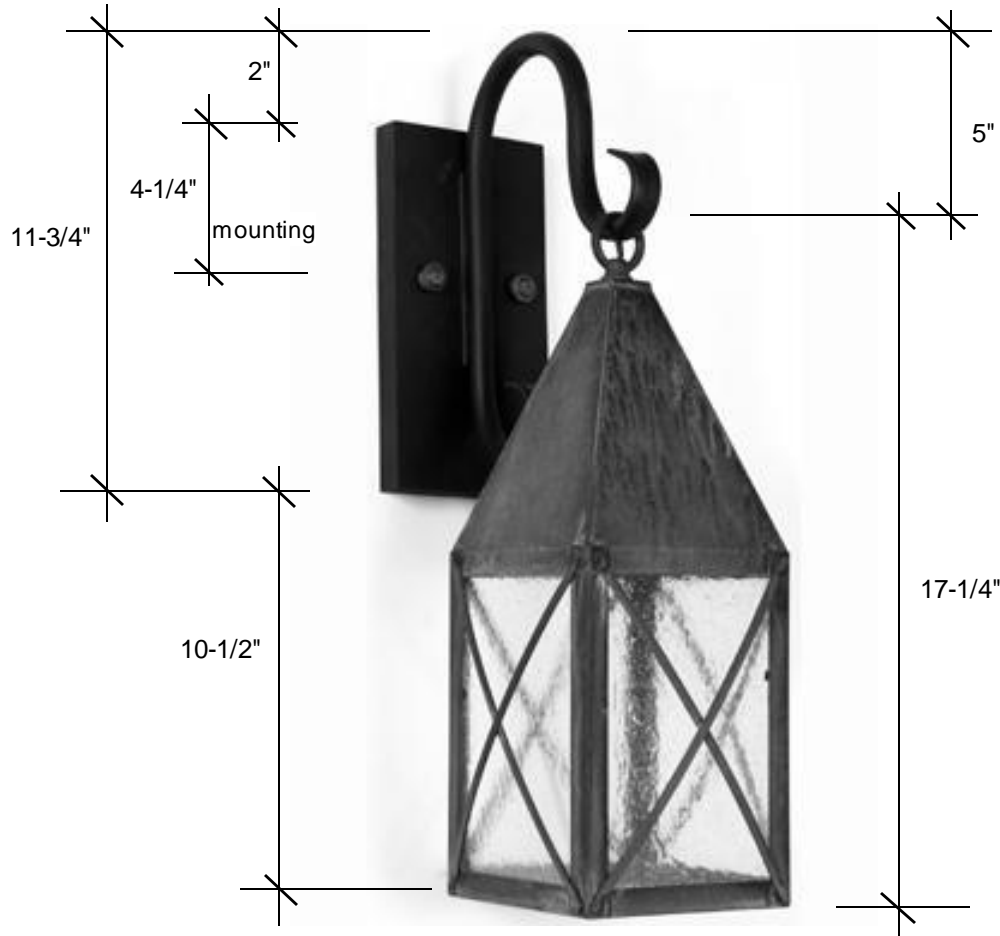

## 3631-SH

22.25"H x 6.5"W x 10.75"D

This fixture comes standard with clear glass, but seeded is available, and has (1) edison base socket that is listed for 60W.

The finishes available are:

- Raw Brass (RWB) / Raw Copper (RWC)
- Antique Brass (AB) / Antique Copper (AC)
- Blackened Brass (DAB) / Blackened Copper (DAC)
- Antique Copper Verde (ACV) / Copper Verde (CV)
- Rust (RT) / Oil Rubbed Brass (ORB)

**Backplate 10"H x 5"W**

Please note the dimensions stated above are approximate.

**Bracket 11.75"H x 5"W x 9"D**