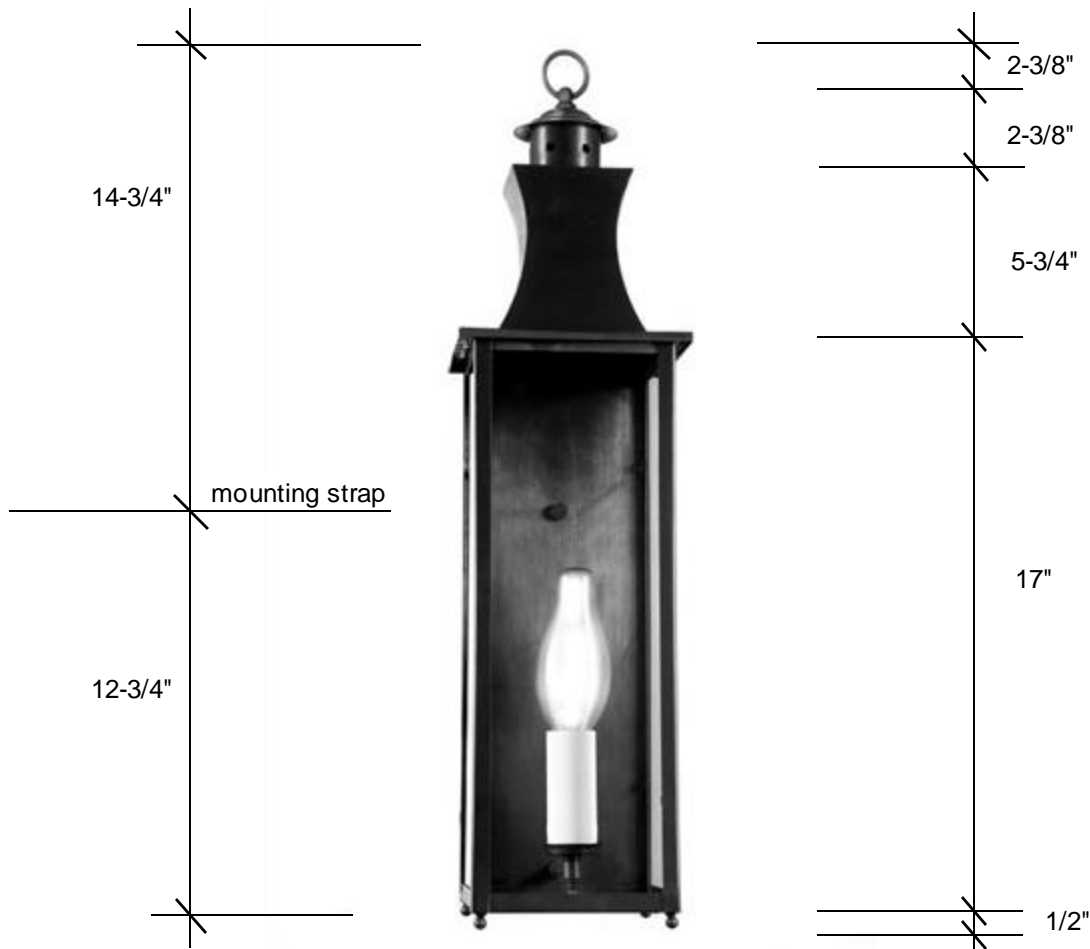

Fourteenth Colony

LIGHTING

797 Roland Street • Memphis, Tennessee 38104 • (901) 272-7007 • FAX: (901) 272-0365

3611-23-1A

27.5" H x 7" W x 7.25" D

This fixture comes standard with clear glass, but seedy is available, and has (1) edison socket that is listed for 60W.

Canopy Backplate 15-5/8" H x 5" W