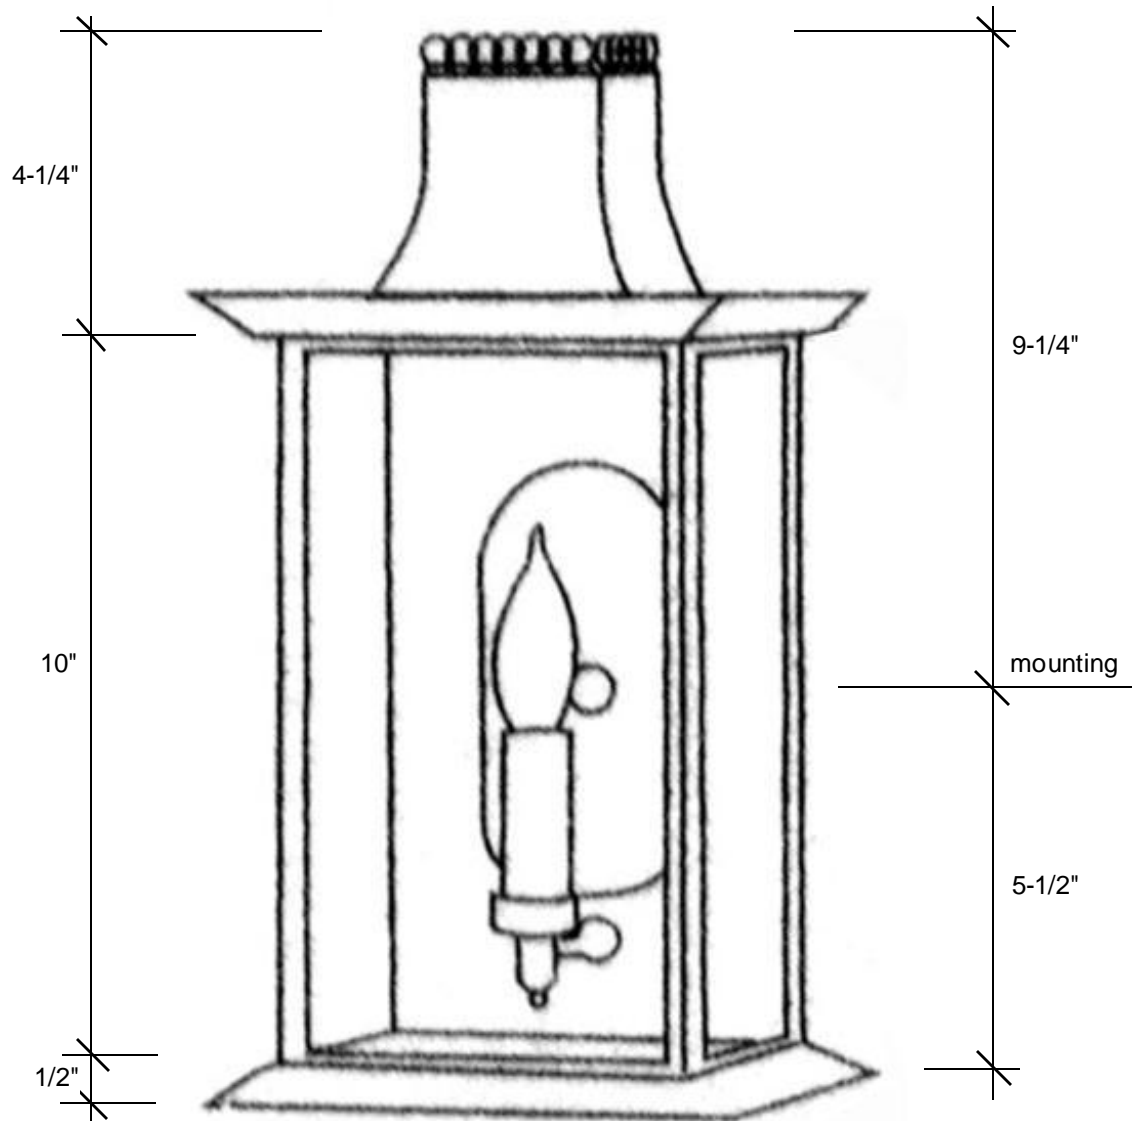

## 3601

14.75"H x 7.25"W x 5.5"D

This fixture comes standard with clear glass, but seedy is available, and has (1) candle base socket that is listed for 60W.

The finishes available are:

- Raw Brass (RWB) / Raw Copper (RWC)
- Antique Brass (AB) / Antique Copper (AC)
- Blackened Brass (DAB) / Blackened Copper (DAC)
- Antique Copper Verde (ACV) / Copper Verde (CV)
- Rust (RT) / Oil Rubbed Brass (ORB)

**Canopy Backplate 10"H x 5-1/4"W**

Please note the dimensions stated above are approximate.