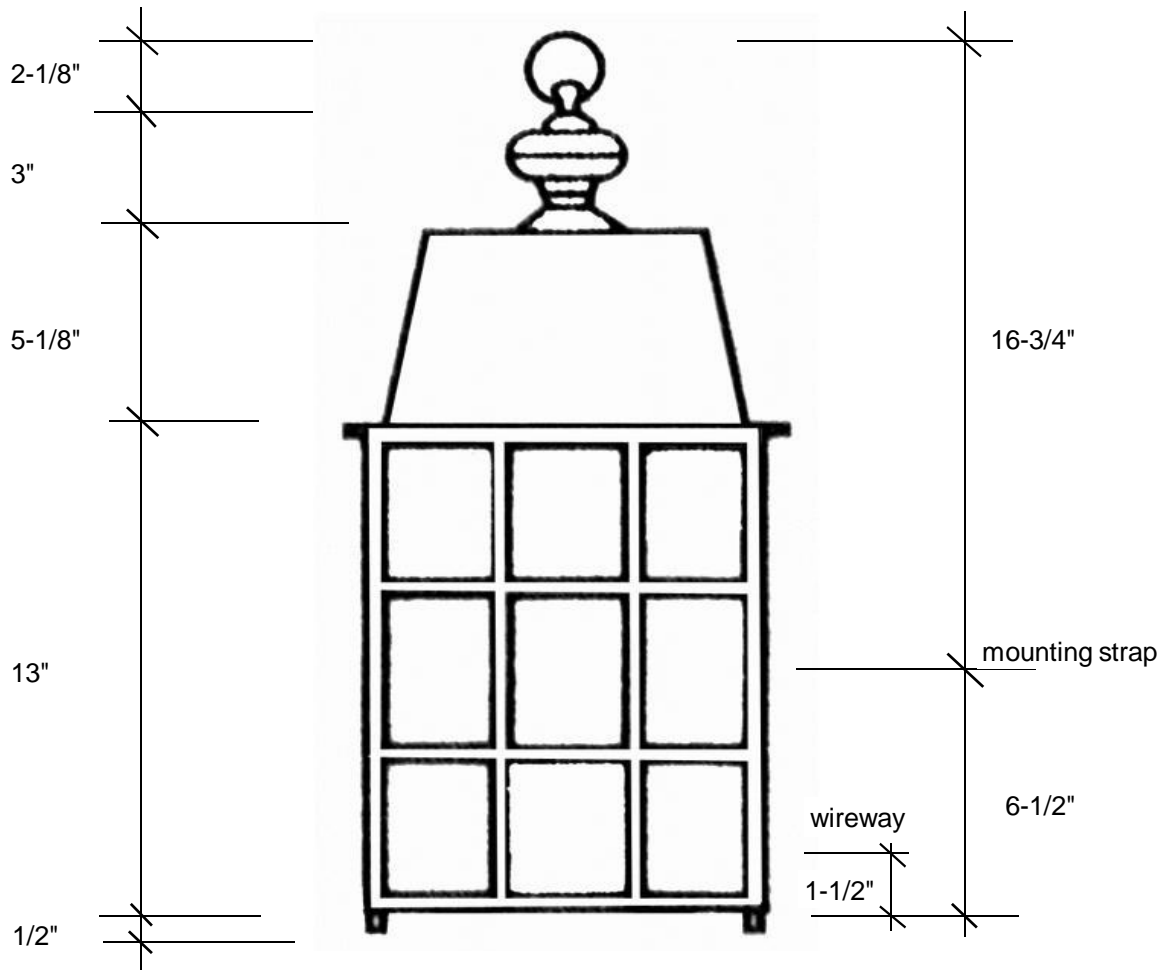

Fourteenth Colony

LIGHTING

797 Roland Street • Memphis, Tennessee 38104 • (901) 272-7007 • FAX: (901) 272-0365

3551

23.75"H x 11"W x 8"D

This fixture comes standard with seedy glass, but clear is available, and has (2) candelabra sockets that are listed for 60W each.

Canopy Backplate 11"H x 8"W

Please note the dimensions stated above are approximate.