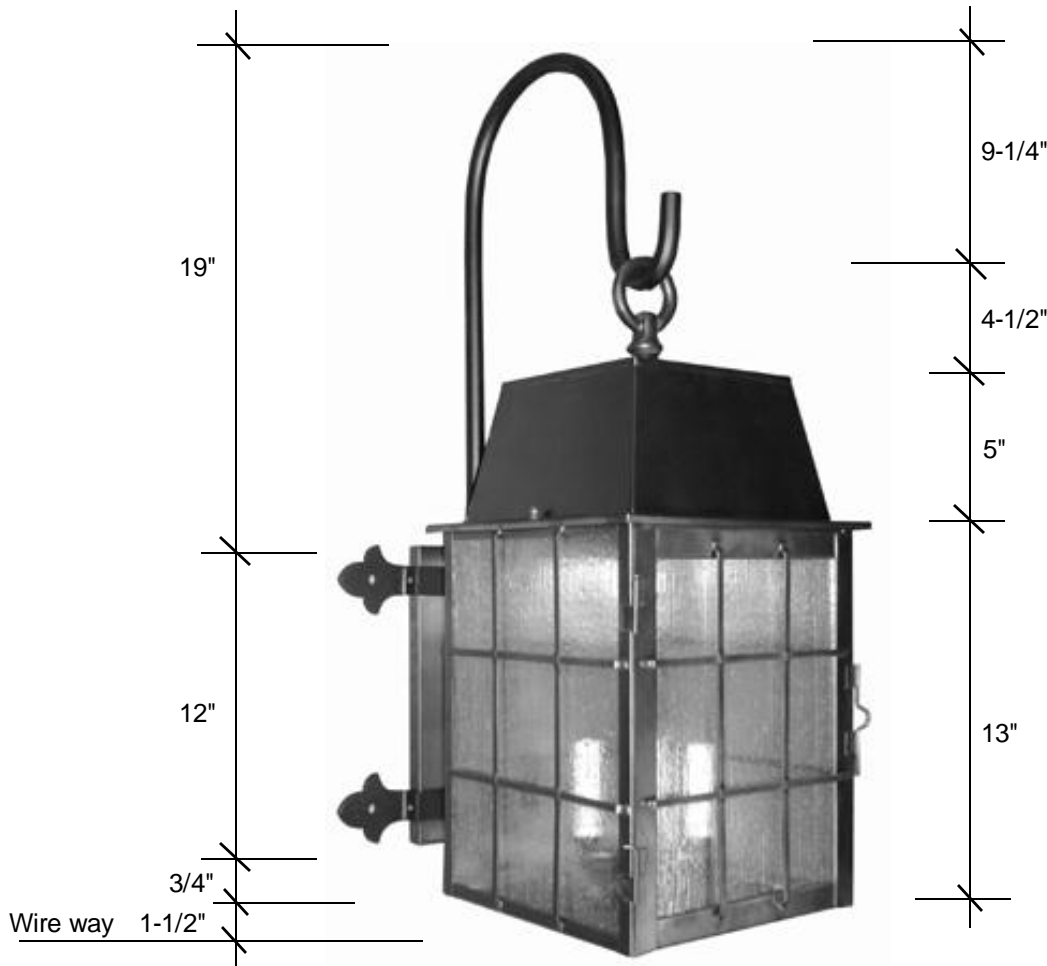

Fourteenth Colony

LIGHTING

797 Roland Street • Memphis, Tennessee 38104 • (901) 272-7007 • FAX: (901) 272-0365

3551-SH

31.75" H x 11" W x 17"D

This fixture comes standard with seedy glass, but clear is available, and has (4) candle base sockets that are listed for 40W.

12"H x 5"W Backplate

Please note the dimensions stated above are approximate.