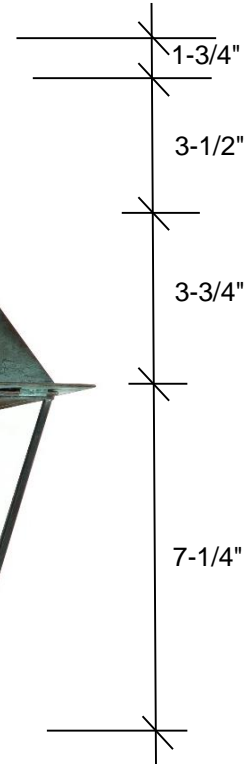

## 3432

16.25H X 10W

Picture not to scale

### **Standard**

2-60W Candles  
Clear Glass  
Canopy 5" Round  
3' Chain