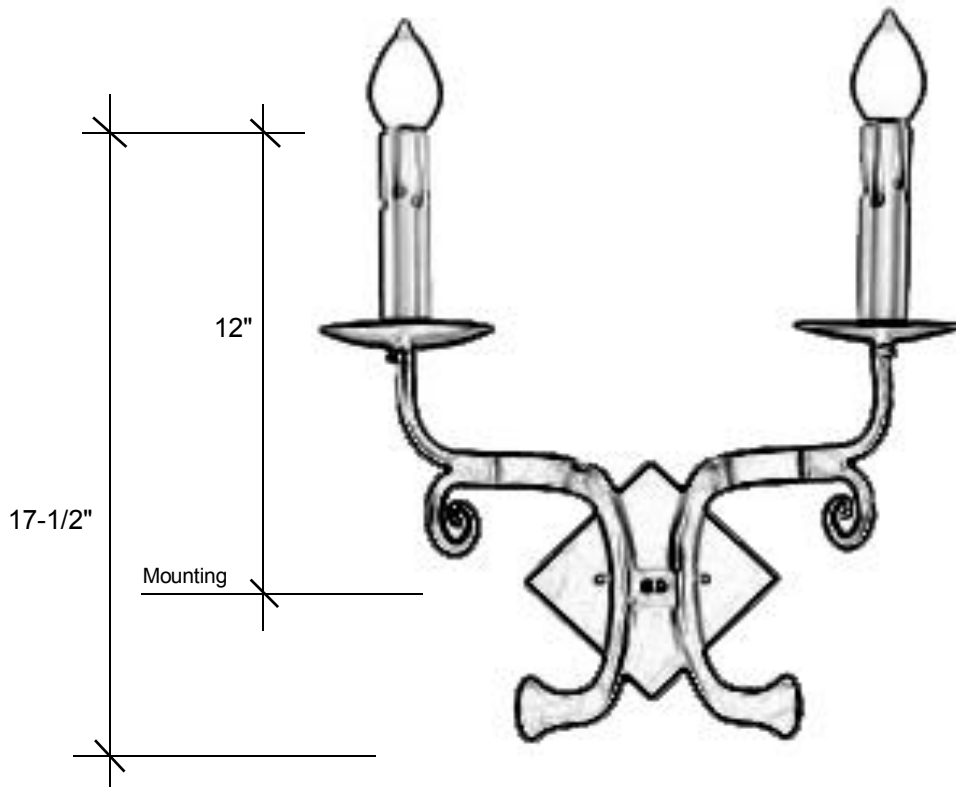

## 9315-S STEEL/NAT

17.5"L x 17"W x 8.5"D

This sconce is hand-crafted out of steel and has (2) medium base sockets that are listed for 60W each. This fixture is intended for interior use only.

### Backplate 7" X 7" DIAMOND

Please note the dimensions above are approximate