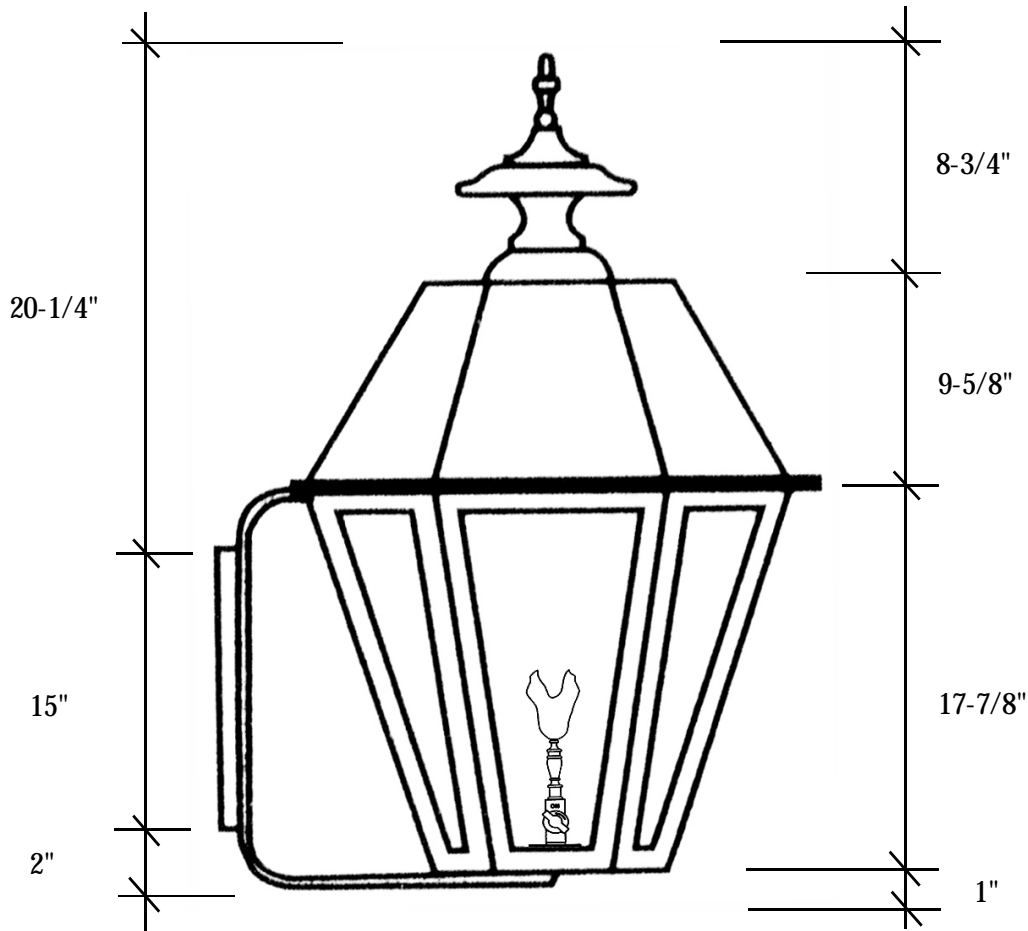

Fourteenth Colony

LIGHTING

797 Roland Street • Memphis, Tennessee 38104 • (901) 272-7007 • FAX: (901) 272-0365

4371-GAS

37.25"L x 23.5"W x 23.5"D

This fixture is available with clear tempered glass only and is UL listed for natural gas, with an option of propane. The fixture has a manual on/off valve with a maple leaf design and has a BTU rating of 3011.

Backplate 15"L x 6.5"W

The dimensions stated above are approximate.