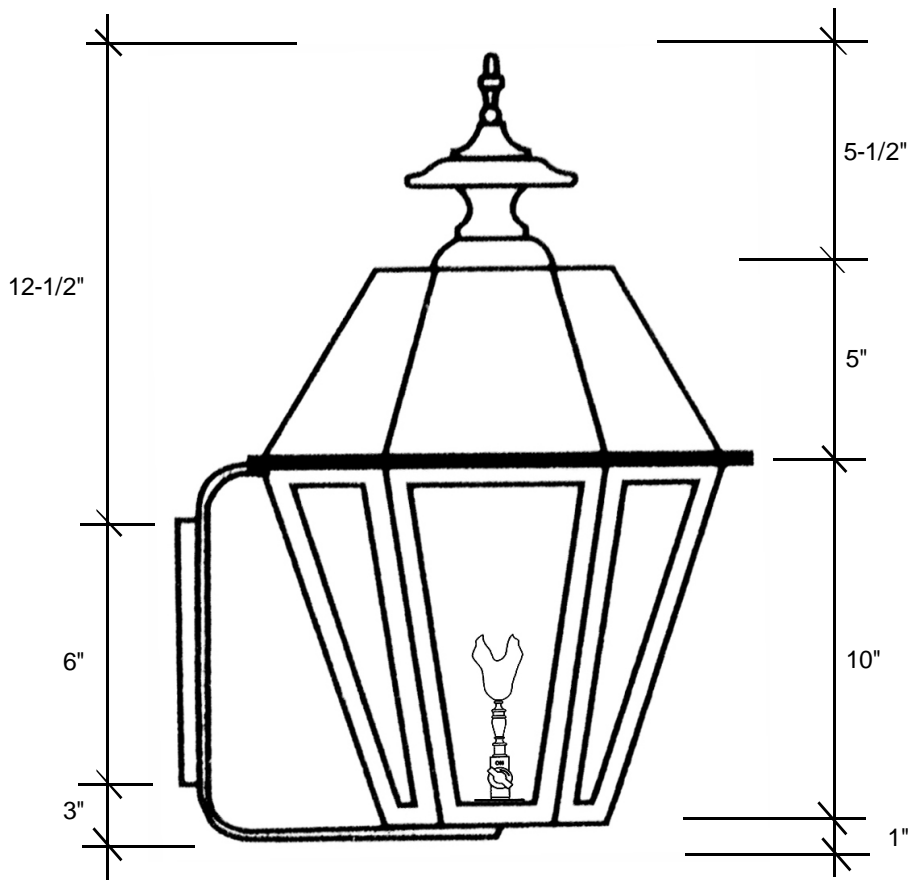

Fourteenth Colony

LIGHTING

797 Roland Street • Memphis, Tennessee 38104 • (901) 272-7007 • FAX: (901) 272-0365

4331-GAS

21.5"L x 13"W x 14"D

This fixture is available with clear tempered glass only and is UL listed for natural gas, with an option of propane. The fixture has a manual on/off valve with a maple leaf design and has a BTU rating of 3011. Electronic starters are not available.

Backplate 6"L x 5"W

The dimensions stated above are approximate.