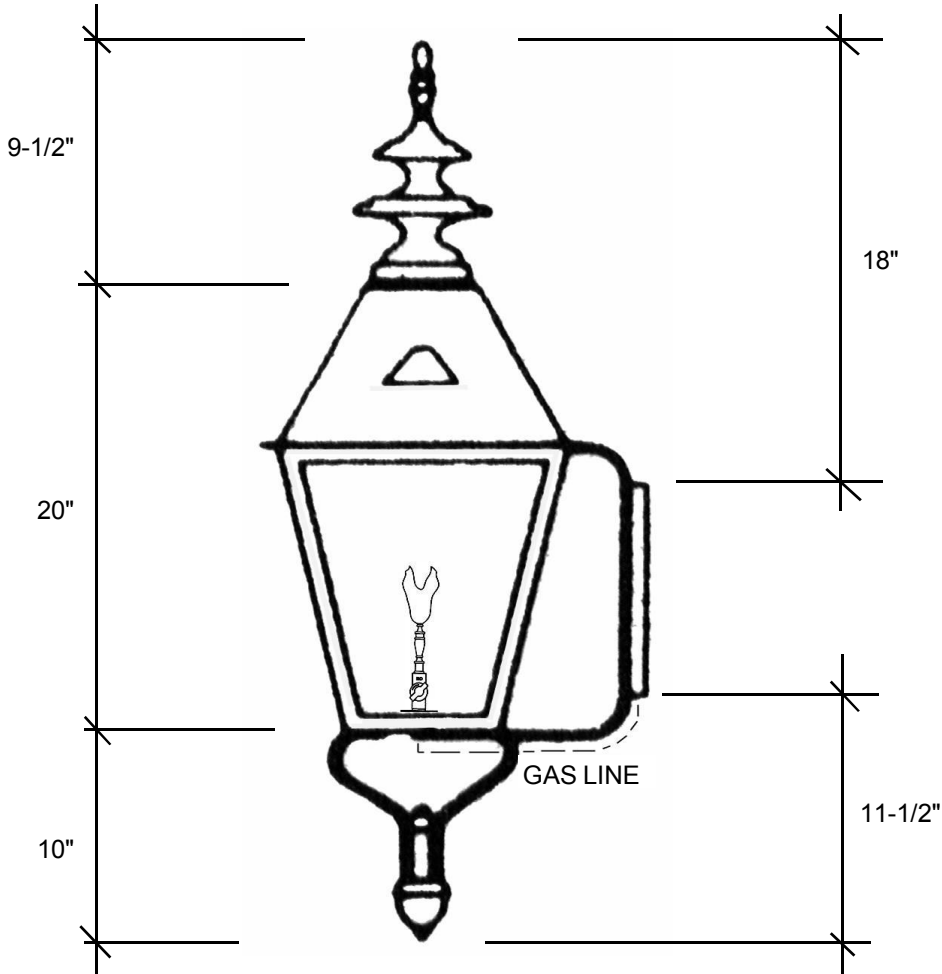

Fourteenth Colony

LIGHTING

797 Roland Street • Memphis, Tennessee 38104 • (901) 272-7007 • FAX: (901) 272-0365

4241-GAS

39.50"L x 14.50"W x 17.50"D

This fixture is available with clear tempered glass only and is UL listed for natural gas, with an option of propane. The fixture has a manual on/off valve with a maple leaf design and has a BTU rating of 3011.

Backplate 10"L x 5"W

Please note the dimensions stated above are approximate