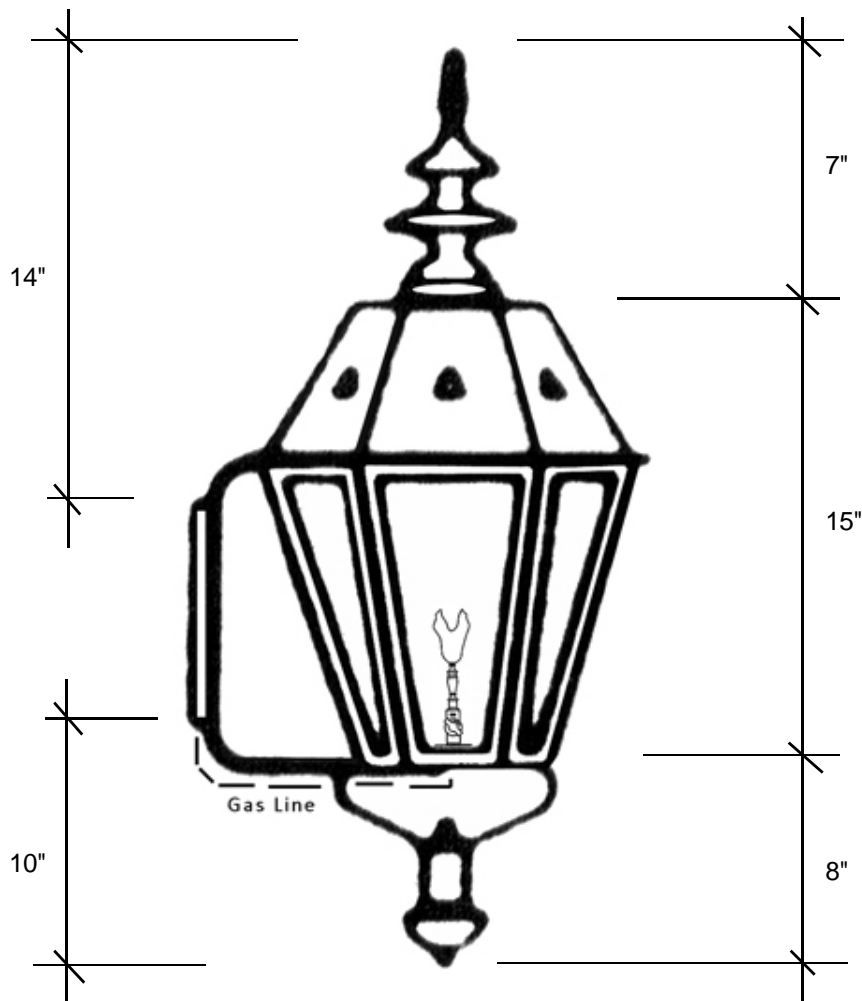

Fourteenth Colony

LIGHTING

797 Roland Street • Memphis, Tennessee 38104 • (901) 272-7007 • FAX: (901) 272-0365

4231-GAS

30"L x 13"W x 16"D

This fixture is available with clear tempered glass only and is UL listed for natural gas, with an option of propane. The fixture has a manual on/off valve with a maple leaf design and has a BTU rating of 3011.

Backplate 10"L x 5"W

Please note the dimensions stated above are approximate