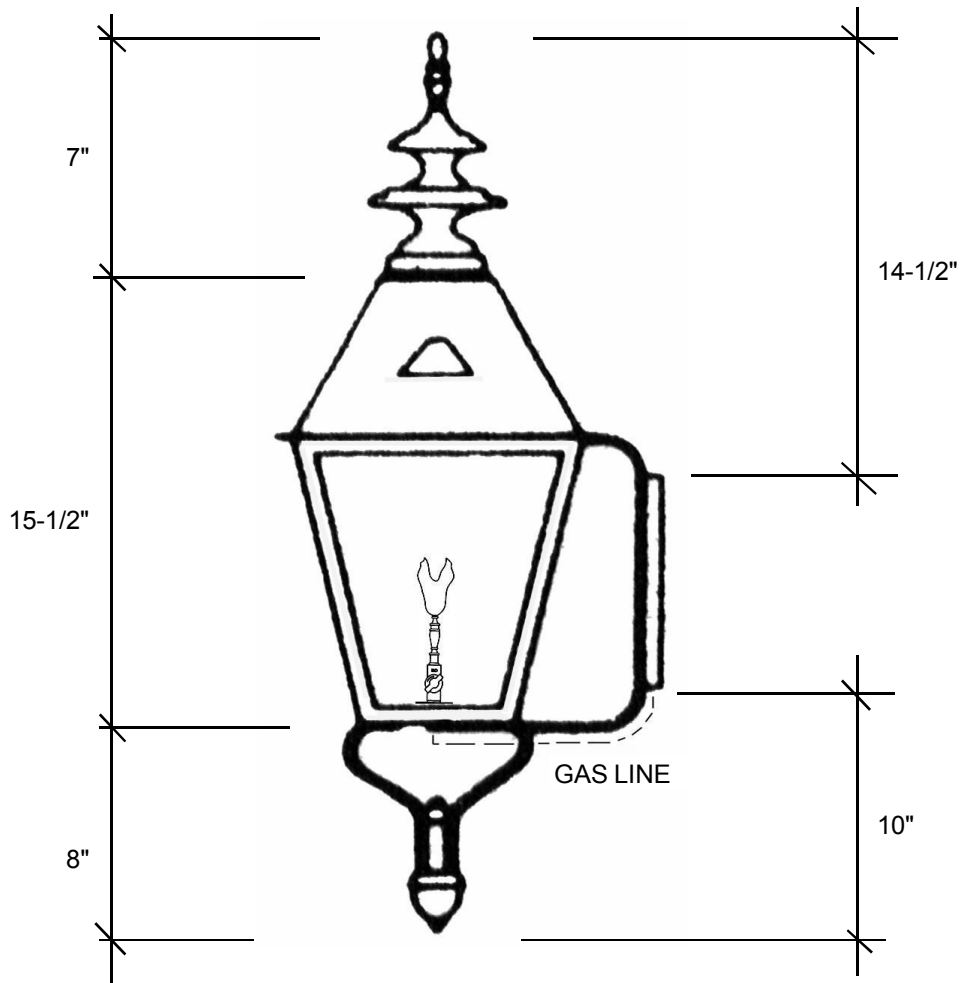

Fourteenth Colony

LIGHTING

797 Roland Street • Memphis, Tennessee 38104 • (901) 272-7007 • FAX: (901) 272-0365

4221-GAS

30.50"L x 11"W x 14.50"D

This fixture is available with clear tempered glass only and is UL listed for natural gas, with an option of propane. The fixture has a manual on/off valve with a maple leaf design and has a BTU rating of 3011.

Backplate 6"L x 5"W

The dimensions stated above are approximate.