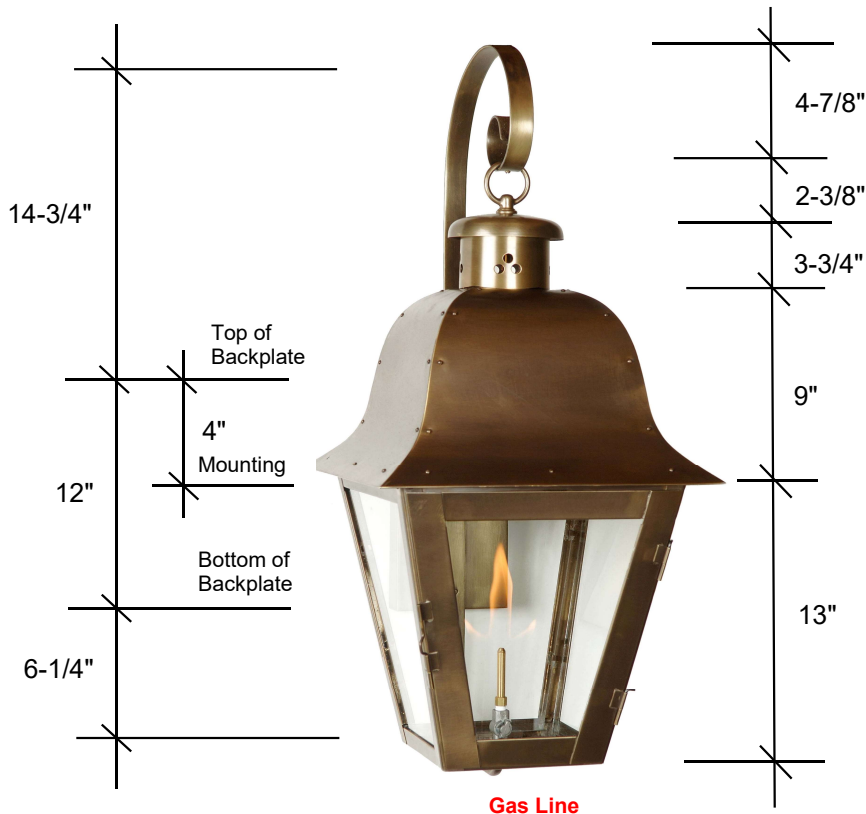

FOURTEENTH COLONY LIGHTING

HANDCRAFTED LIGHT FIXTURES MADE IN MEMPHIS, TENNESSEE

4151-GAS

33 H x 14 W x 16.5 D

Standard

Natural gas
Single brass burner
Manual on/off valve
Clear tempered glass
BTU rating of 3011
Electronic ignition n/a
Backplate 12H x 5W 1.5D

Option

Propane gas

Finish Options

Raw Brass (RWB)
Antique Brass (AB)
Blackened Brass (DAB)
Oil Rubbed Brass (ORB)
Raw Copper (RWC) *
Antique Copper (AC) *
Blackened Copper (DAC)
Antique Copper Verde (ACV)