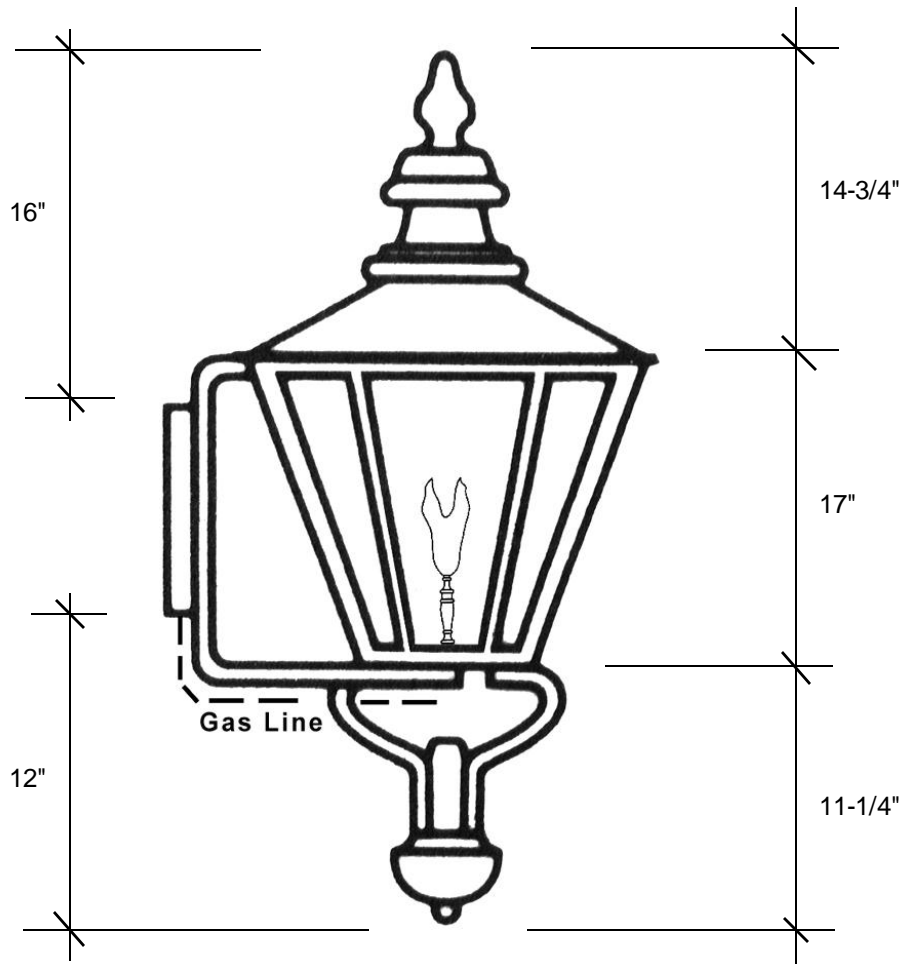

Fourteenth Colony

LIGHTING

797 Roland Street • Memphis, Tennessee 38104 • (901) 272-7007 • FAX: (901) 272-0365

3971-GAS

43"H x 23"W x 22"D

This fixture is available with clear tempered glass only and is UL listed for natural gas, with an option of propane. The fixture has a manual on/off valve with a maple leaf design and has a BTU rating of 3011.

Backplate 15"H x 6.25"W

Please note the dimensions stated above are approximate