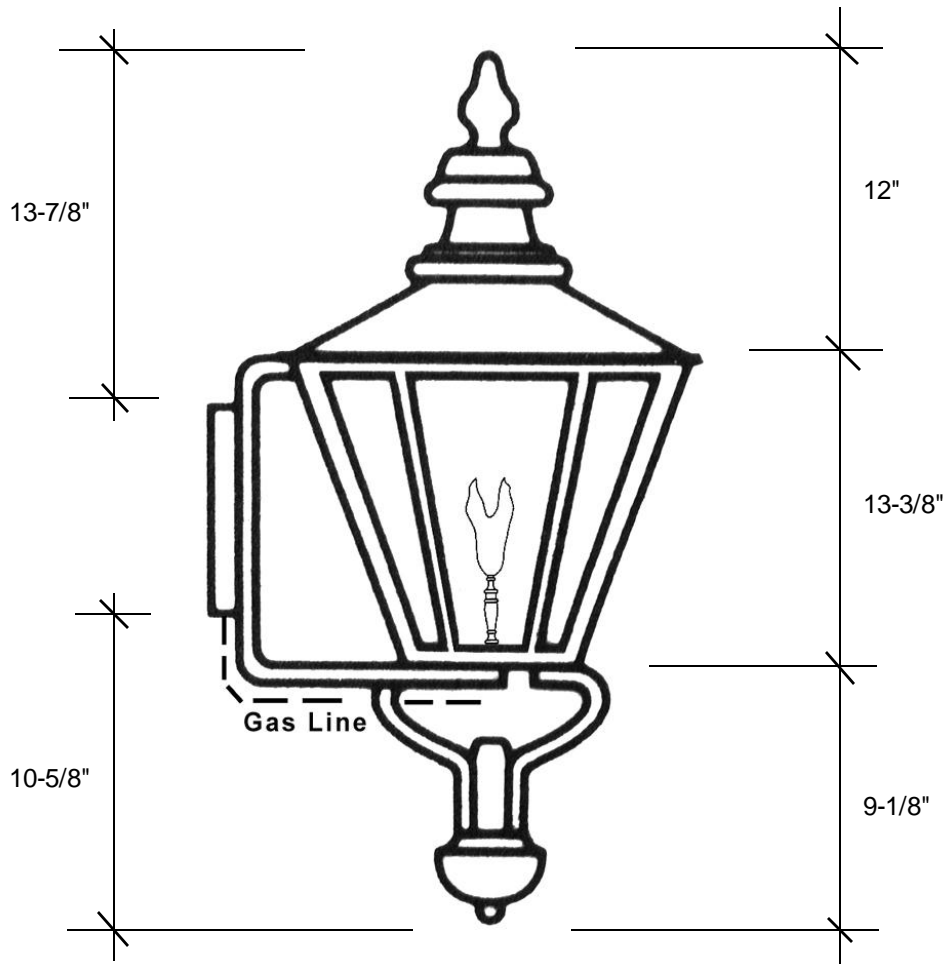

Fourteenth Colony

LIGHTING

797 Roland Street • Memphis, Tennessee 38104 • (901) 272-7007 • FAX: (901) 272-0365

3951-GAS

34.5"H x 19"W x 19"D

This fixture is available with clear tempered glass only and is UL listed for natural gas, with an option of propane. The fixture has a manual on/off valve with a maple leaf design and has a BTU rating of 3011.

Backplate 10"H x 5"W

Please note the dimensions stated above are approximate