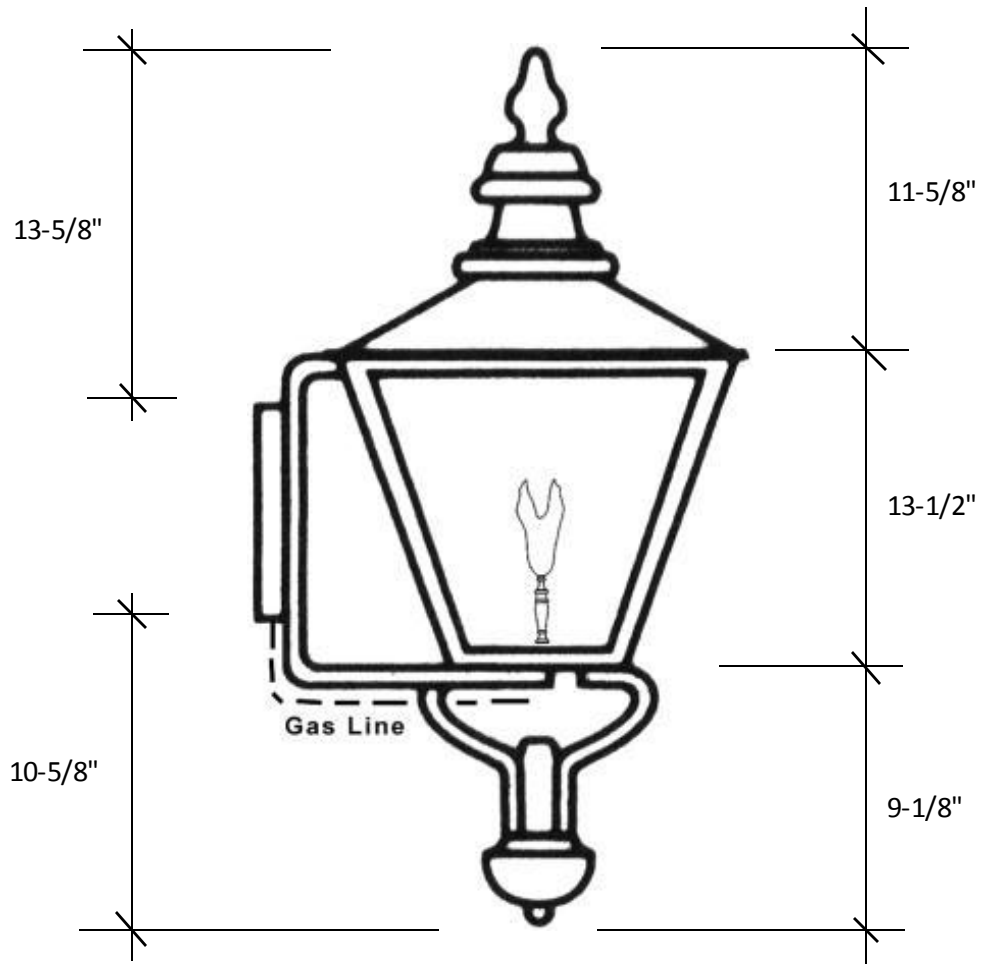

Fourteenth Colony

LIGHTING

797 Roland Street • Memphis, Tennessee 38104 • (901) 272-7007 • FAX: (901) 272-0365

3941-GAS

34.25"H x 14"W x 17.5"D

This fixture is available with clear tempered glass only and is UL listed for natural gas, with an option of propane. The fixture has a manual on/off valve with a maple leaf design and has a BTU rating of 3011.

Backplate 10"H x 5"W

Please note the dimensions stated above are approximate