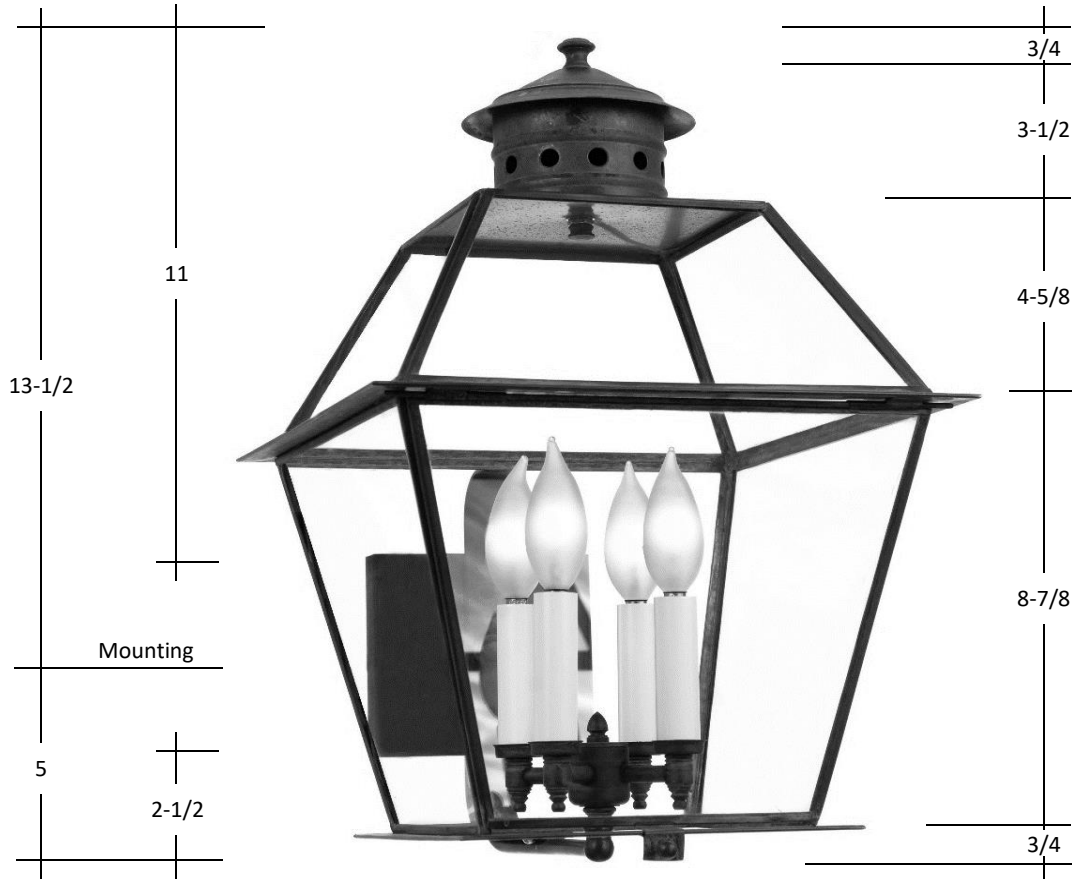

FOURTEENTH COLONY LIGHTING

797 ROLAND STREET | MEMPHIS TN 38104 | (P) 901.272.7007 (F) 901.272.0365 | INFO@FOURTEENTHCOLONYLIGHTING.COM

3411

18.5H X 12W X 14.5D

Dimensions not proportionate to lantern shown

Standard

1-60W Medium
Clear Glass
5x5x3/4 Backplate

Glass Options

Clear (CLR)
Seedy (SDY)

Lamp Options

2- 60W Candles
3- 60W Candles
4- 40W Candles

Finish Options

Raw Brass (RWB)
Antique Brass (AB)
Blackened Brass (DAB)
Oil Rubbed Brass (ORB)
Raw Copper (RWC) *
Antique Copper (AC) *
Blackened Copper (DAC)
Antique Copper Verde (ACV)
Copper Verde (CV)
Rust (RT)