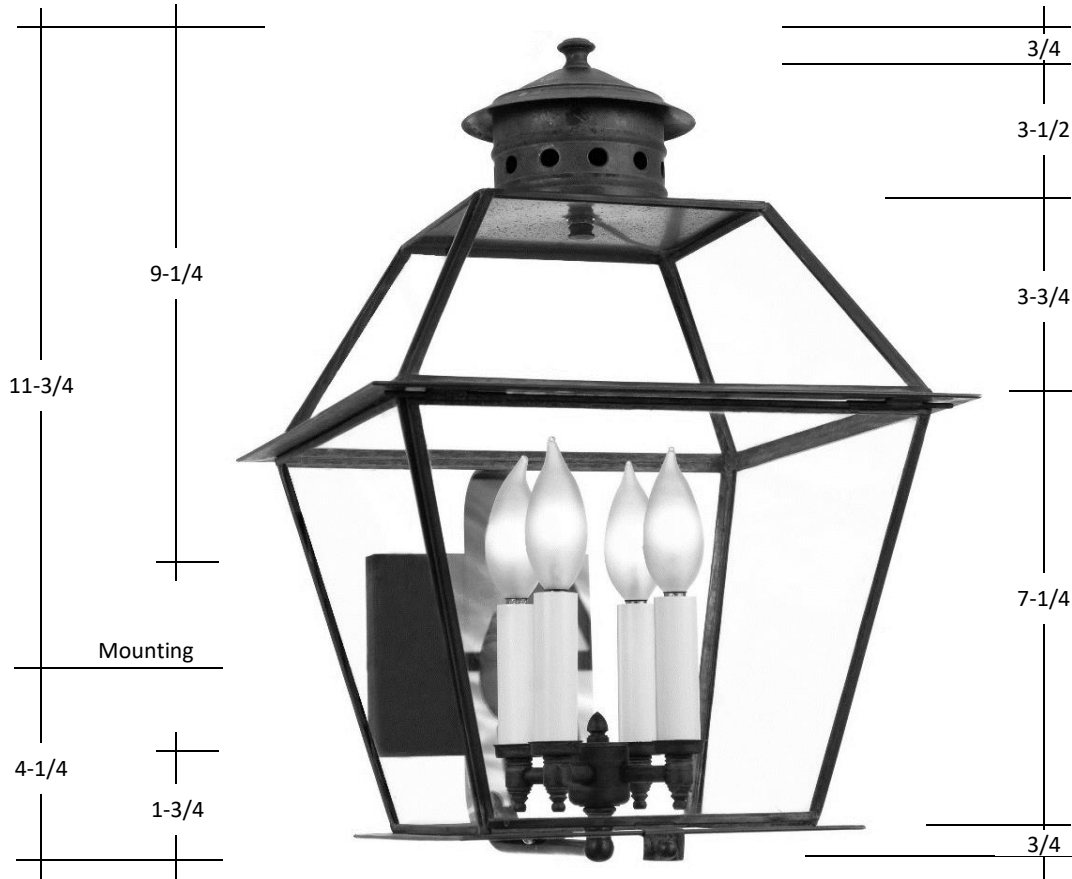

FOURTEENTH COLONY LIGHTING

797 ROLAND STREET | MEMPHIS TN 38104 | (P) 901.272.7007 (F) 901.272.0365 | INFO@FOURTEENTHCOLONYLIGHTING.COM

3401

16H X 10W X 12.5D

Dimensions not proportionate to lantern shown

Standard

1-60W Medium
Clear Glass
5x5x3/4 Backplate

Glass Options

Clear (CLR)
Seedy (SDY)

Lamp Options

2- 60W Candles
3- 60W Candles
4- 40W Candles

Finish Options

Raw Brass (RWB)
Antique Brass (AB)
Blackened Brass (DAB)
Oil Rubbed Brass (ORB)
Raw Copper (RWC) *
Antique Copper (AC) *
Blackened Copper (DAC)
Antique Copper Verde (ACV)
Copper Verde (CV)
Rust (RT)