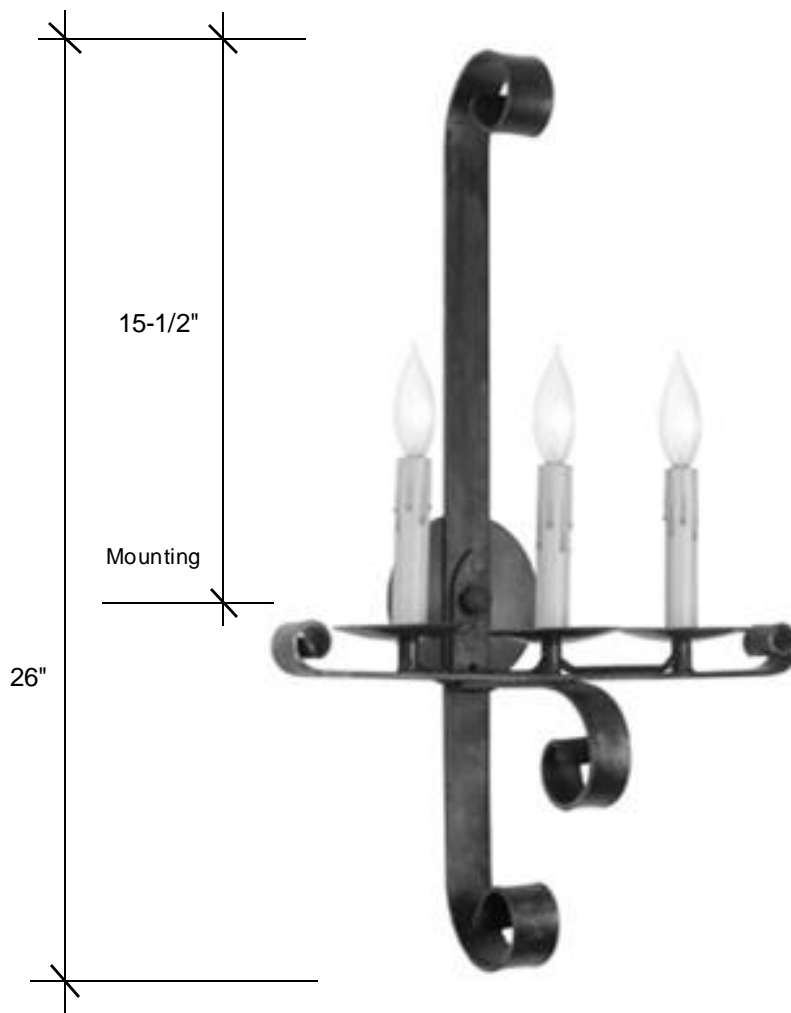

**Fourteenth
Colony**
LIGHTING

797 Roland Street • Memphis, Tennessee 38104 • (901) 272-7007 • FAX: (901) 272-0365

0114-3 STEEL/NAT

26"H x 16.25"W x 7.75"D

This sconce is hand-crafted out of steel and has (3) candle base sockets that are listed for 60W each. This fixture is intended for interior use only.

Backplate 5" Round

Please note the dimensions above are approximate