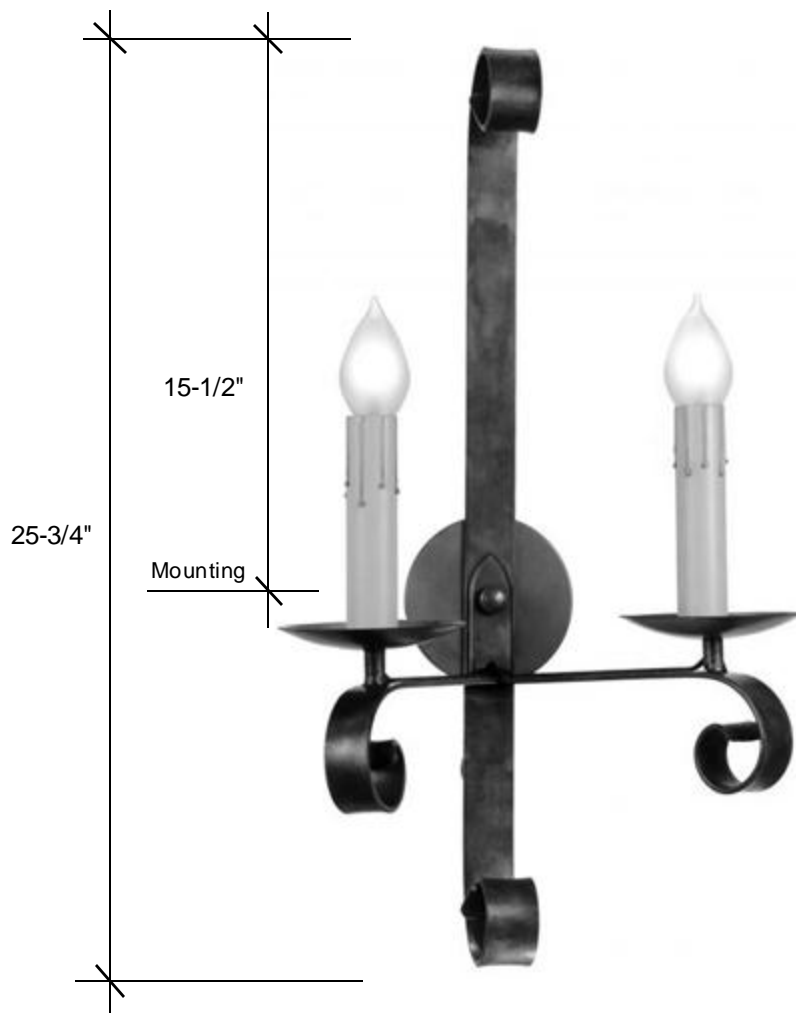

**Fourteenth
Colony**
LIGHTING

797 Roland Street • Memphis, Tennessee 38104 • (901) 272-7007 • FAX: (901) 272-0365

0114-2Y STL/NAT

25.75" H x 14.25" W x 9.5" D

This sconce is hand-crafted out of steel and has (2) medium base sockets that are listed for 60W. This fixture is intended for interior use only.

Backplate 5" Round

Please note the dimensions above are approximate