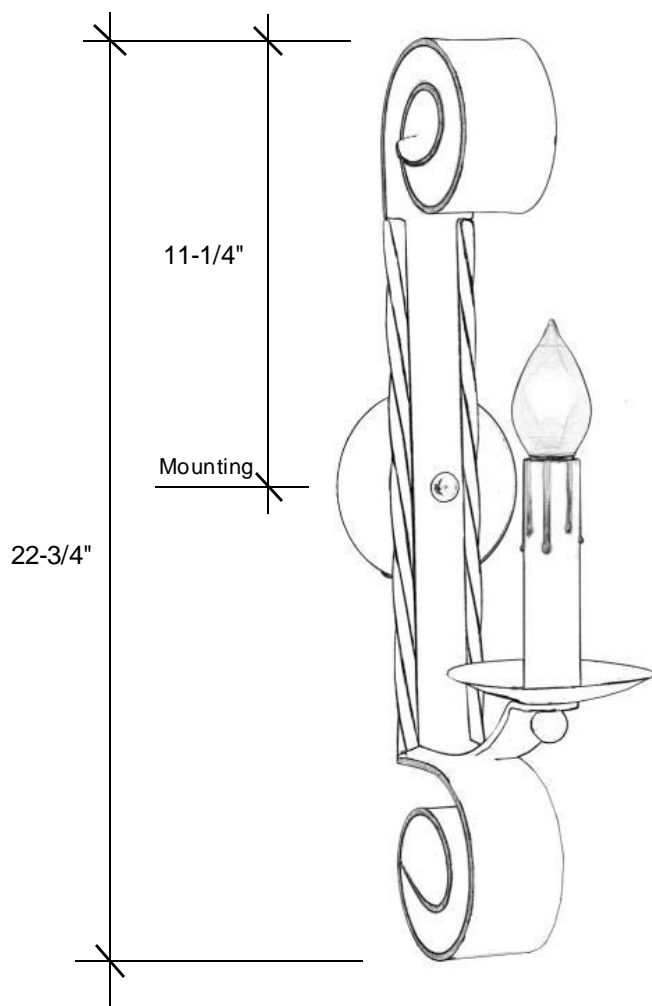

797 Roland Street • Memphis, Tennessee 38104 • (901) 272-7007 • FAX: (901) 272-0365

0112-1 STEEL/NAT

22.75"H x 5"W x 9"D

This sconce is hand-crafted out of steel and has (1) medium base socket that is listed for 60W. This fixture is intended for interior use only.

Backplate 5" Round

Please note the dimensions above are approximate