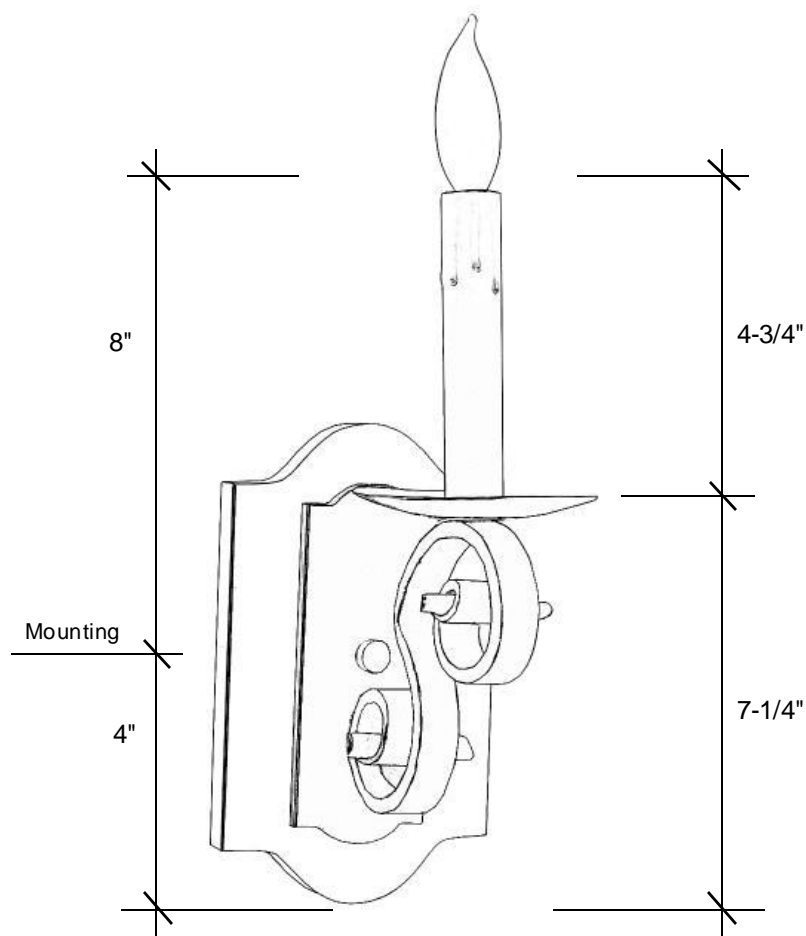

**Fourteenth
Colony**
LIGHTING

797 Roland Street • Memphis, Tennessee 38104 • (901) 272-7007 • FAX: (901) 272-0365

0110 STEEL/NAT

12"H x 5"W x 6.75"D

This sconce is hand-crafted out of steel and has (1) candelabra socket that is listed for 60W. This fixture is intended for interior use only.

Backplate 8"L x 5"W

Please note the dimensions above are approximate