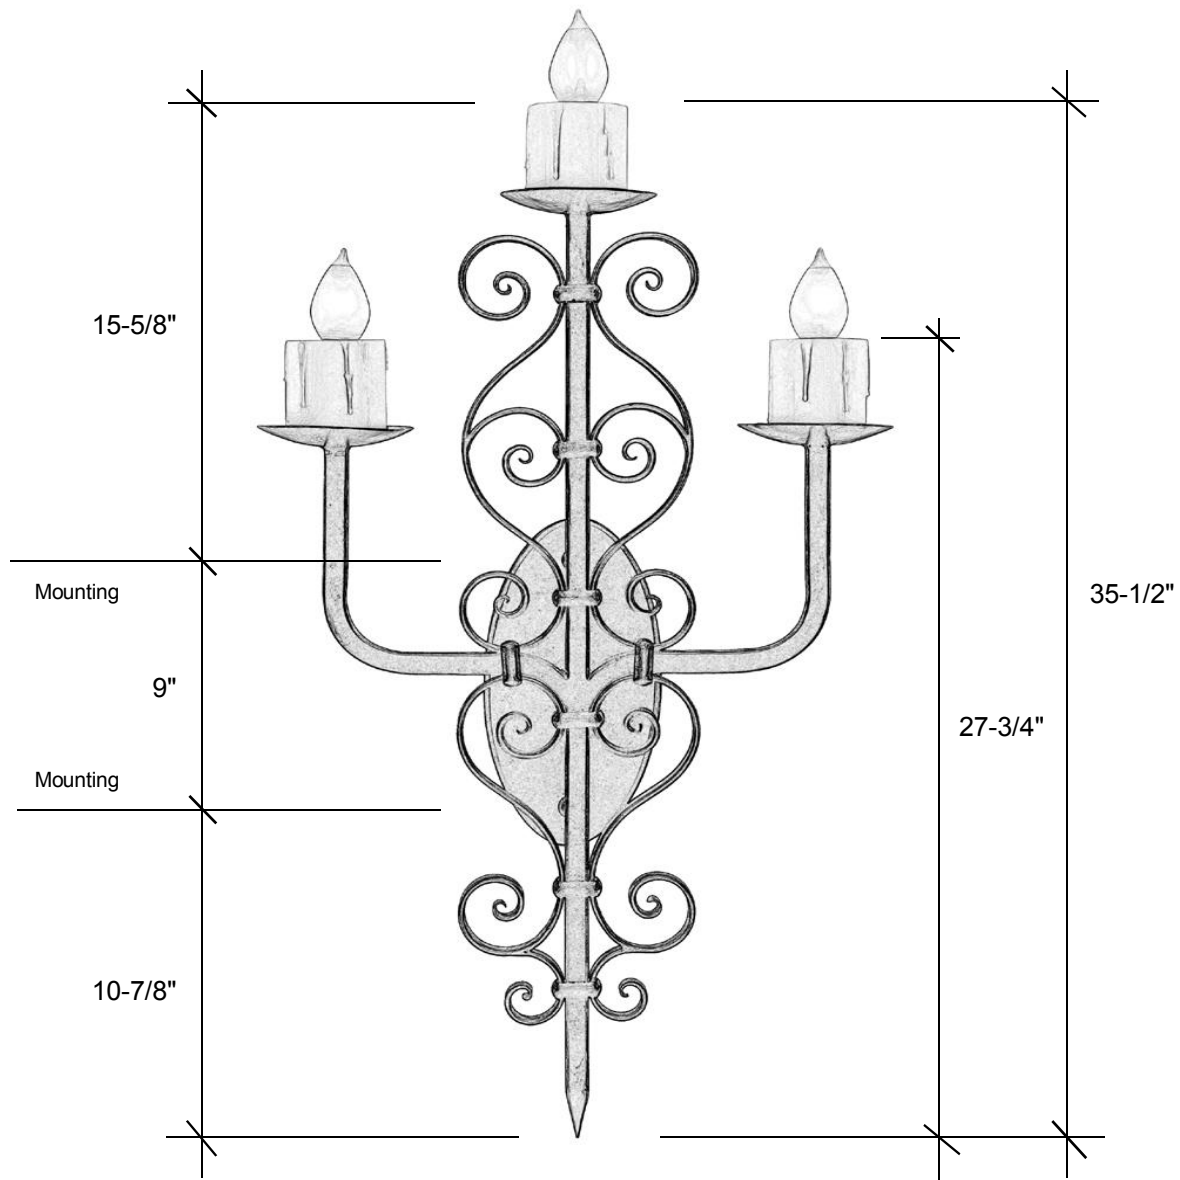

**Fourteenth
Colony**
LIGHTING

797 Roland Street • Memphis, Tennessee 38104 • (901) 272-7007 • FAX: (901) 272-0365

IS1-3 STEEL

35.5"L x 20.25"W x 8"D

This sconce is hand-crafted out of steel and has (3) medium base sockets that are listed for 60W each. This fixture is intended for interior use only.

Backplate 12"L x 6"W

Please note the dimensions stated above are approximate