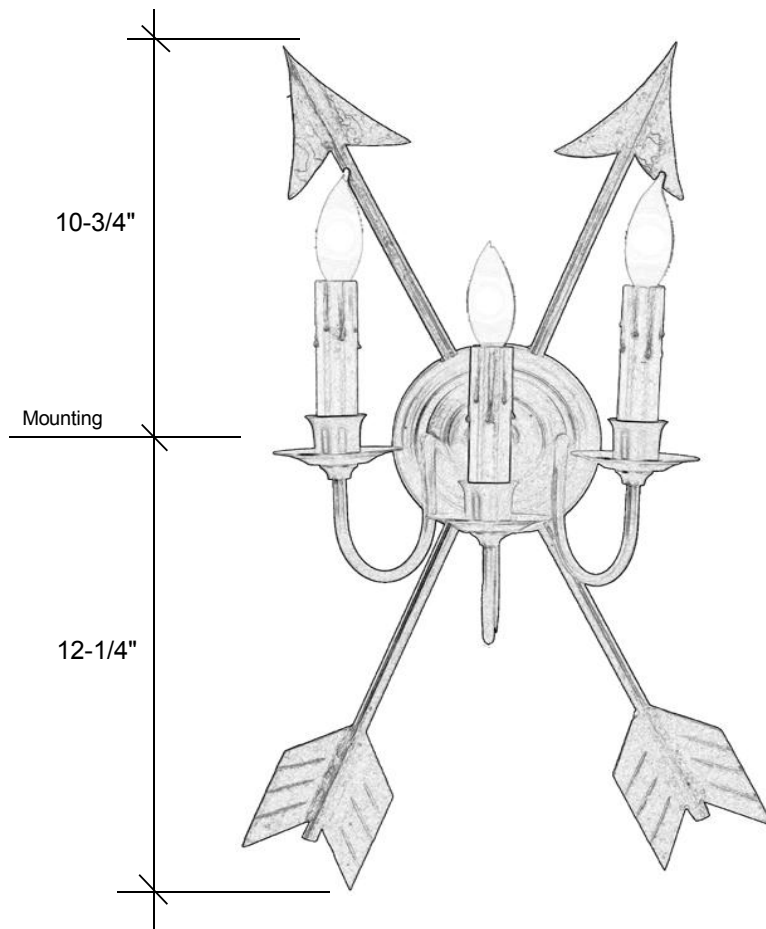

## ARROW STEEL/NAT

23"L x 12.5"W x 6.75"D

This sconce is hand-crafted out of steel and has (3) candelabra sockets that are listed for 60W each. This fixture is intended for interior use only.

### Backplate 6" Rd

Please note the dimensions above are approximate