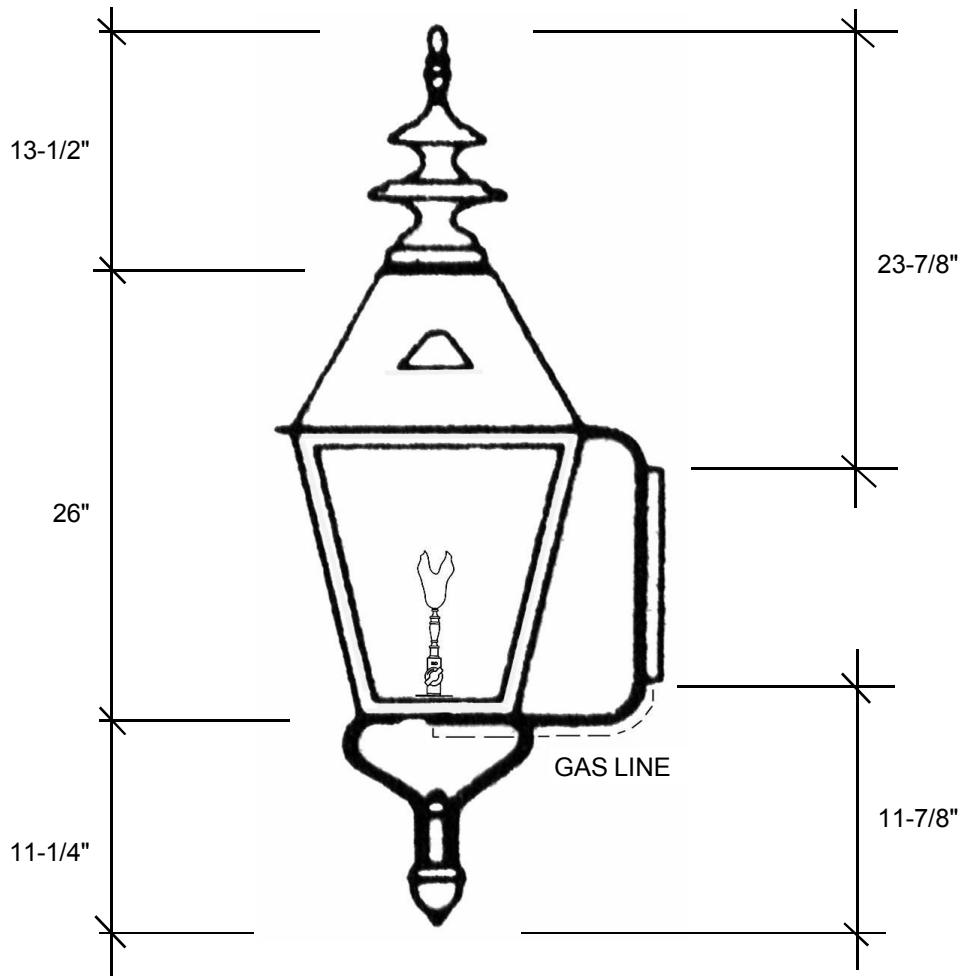

## 4261-GAS

50.75"L x 18.5"W x 21.5"D

This fixture is available with clear tempered glass only and is UL listed for natural gas, with an option of propane. The fixture has a manual on/off valve with a maple leaf design and has a BTU rating of 3011.

**Backplate 15"L x 6.25"W**

The dimensions stated above are approximate.