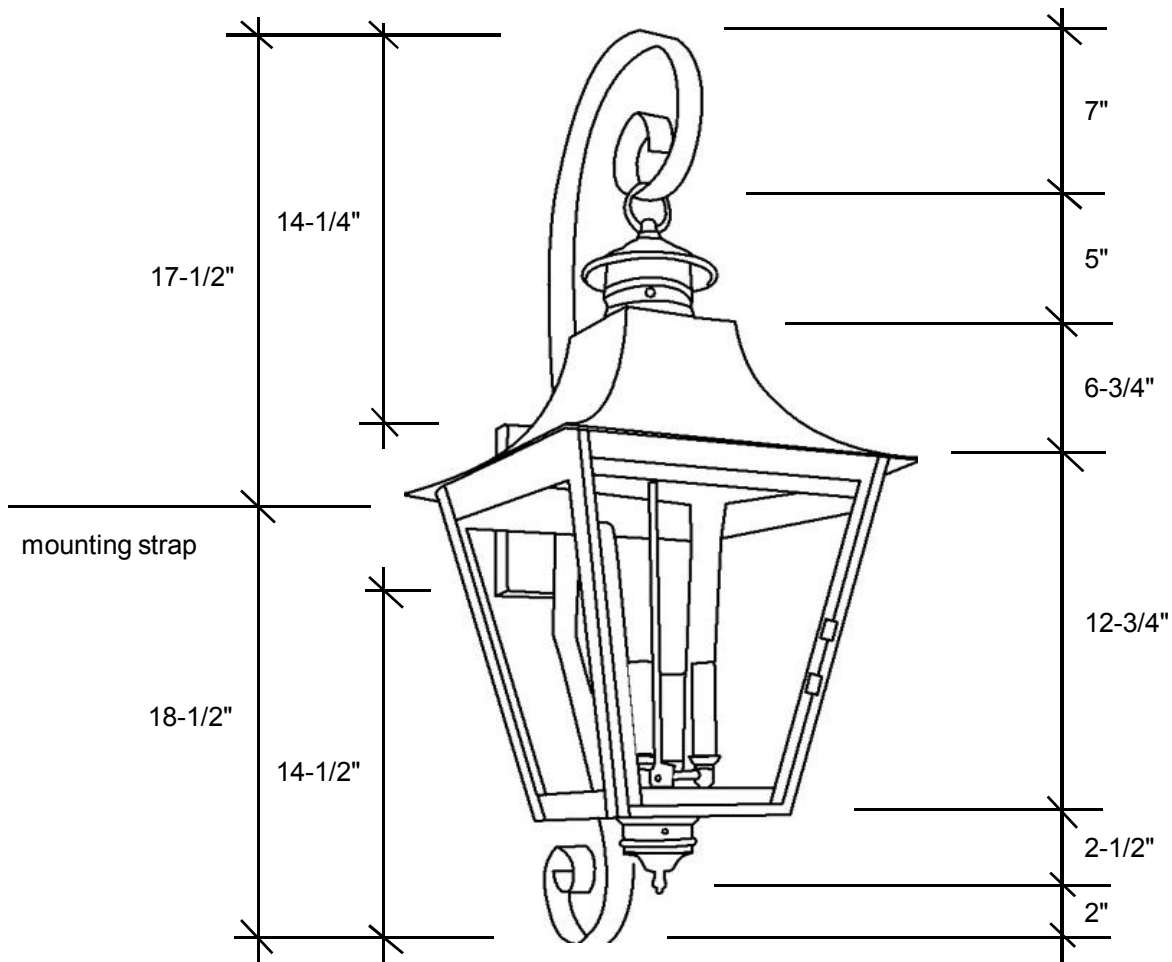

Fourteenth Colony

LIGHTING

797 Roland Street • Memphis, Tennessee 38104 • (901) 272-7007 • FAX: (901) 272-0365

4181

36"L x 14"W x 15.375"D

This fixture comes standard with clear glass, but seeded is available, and has (2) candelabra sockets that are listed for 60W each, with an option of a 4-light cluster that is listed for 40W per socket.

Backplate 7-1/4"L x 5"W

Please note the dimensions stated above are approximate