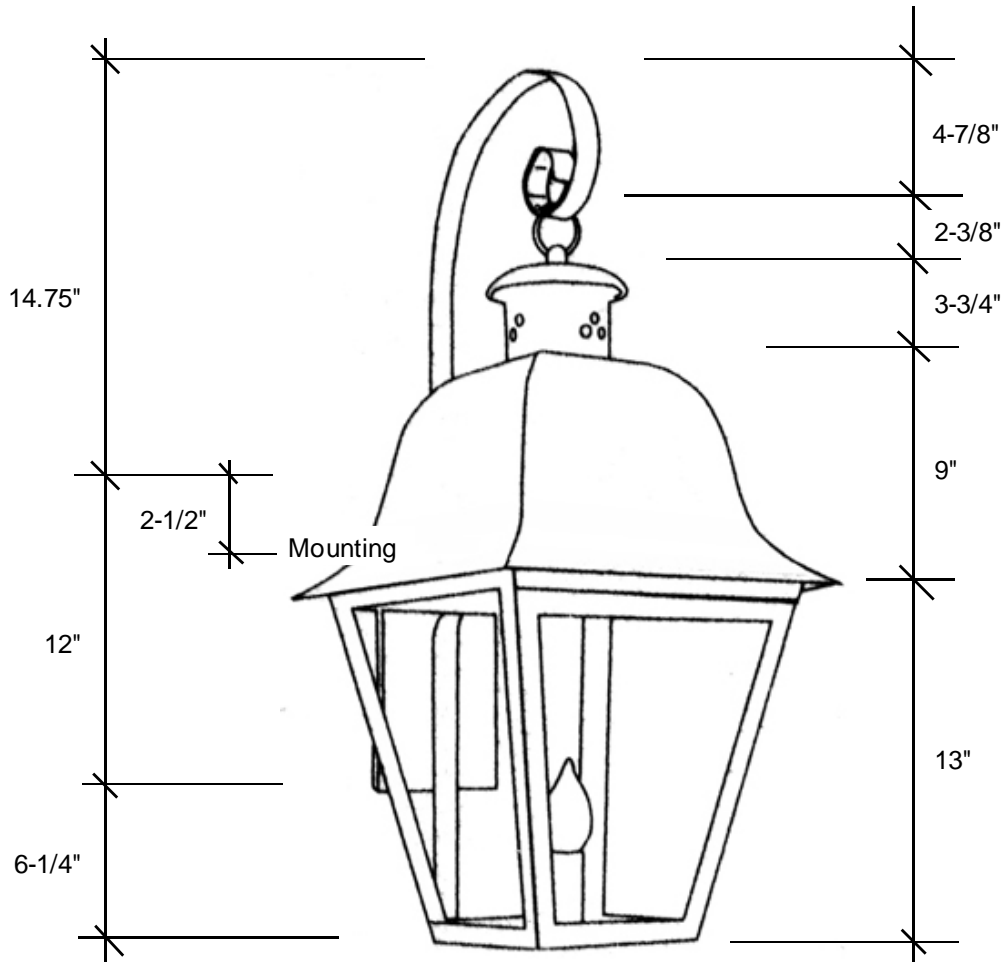

Fourteenth Colony

LIGHTING

797 Roland Street • Memphis, Tennessee 38104 • (901) 272-7007 • FAX: (901) 272-0365

4151

33"L x 14"W x 15.5"D

This fixture comes standard with clear glass, but seeded is available, and has (1) edison base socket that is listed for 60W with an option of (4) candleabra sockets that are listed for 40W each.

Backplate 12"L x 5"W

Please note the dimensions stated above are approximate