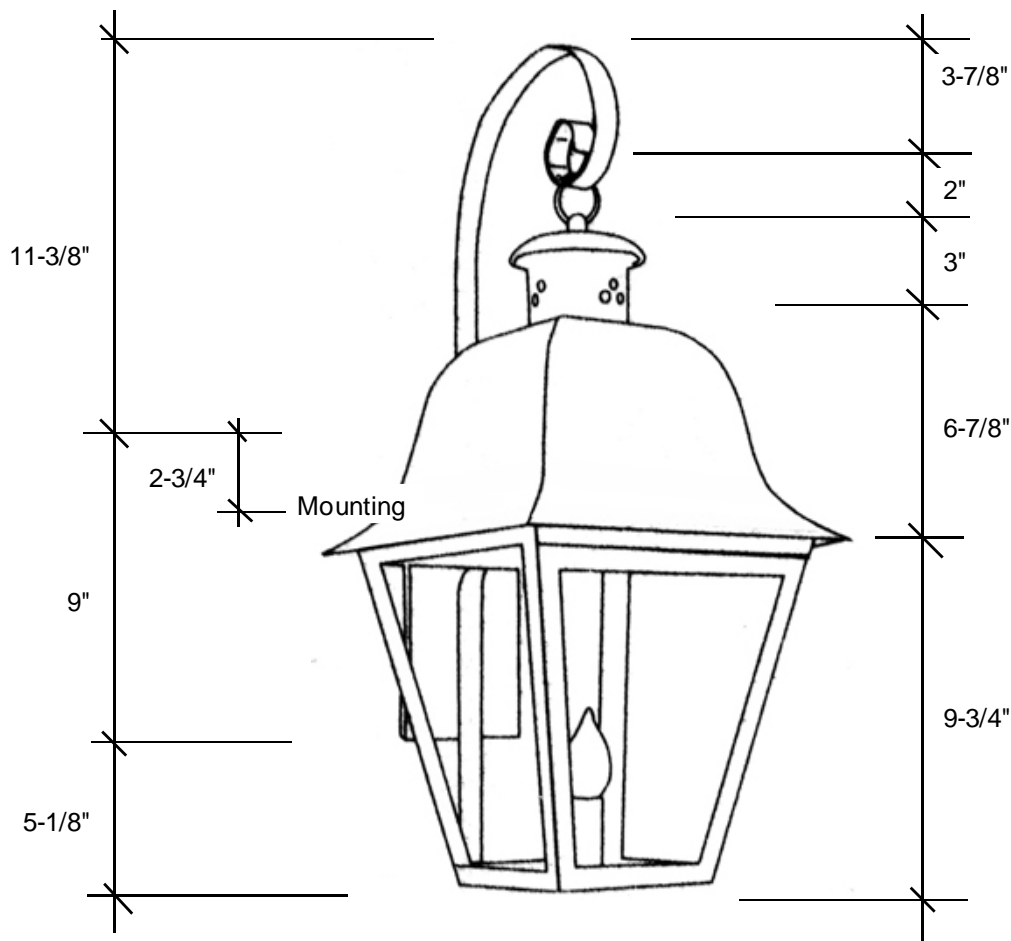

## 4141

25.5"L x 10.5"W x 11.75"D

This fixture comes standard with clear glass, but seeded is available, and has (1) edison base socket that is listed for 60W with an option of (4) candleabra sockets that is listed for 40W each.

**Backplate 9"L x 5"W**

Please note the dimensions stated above are approximate