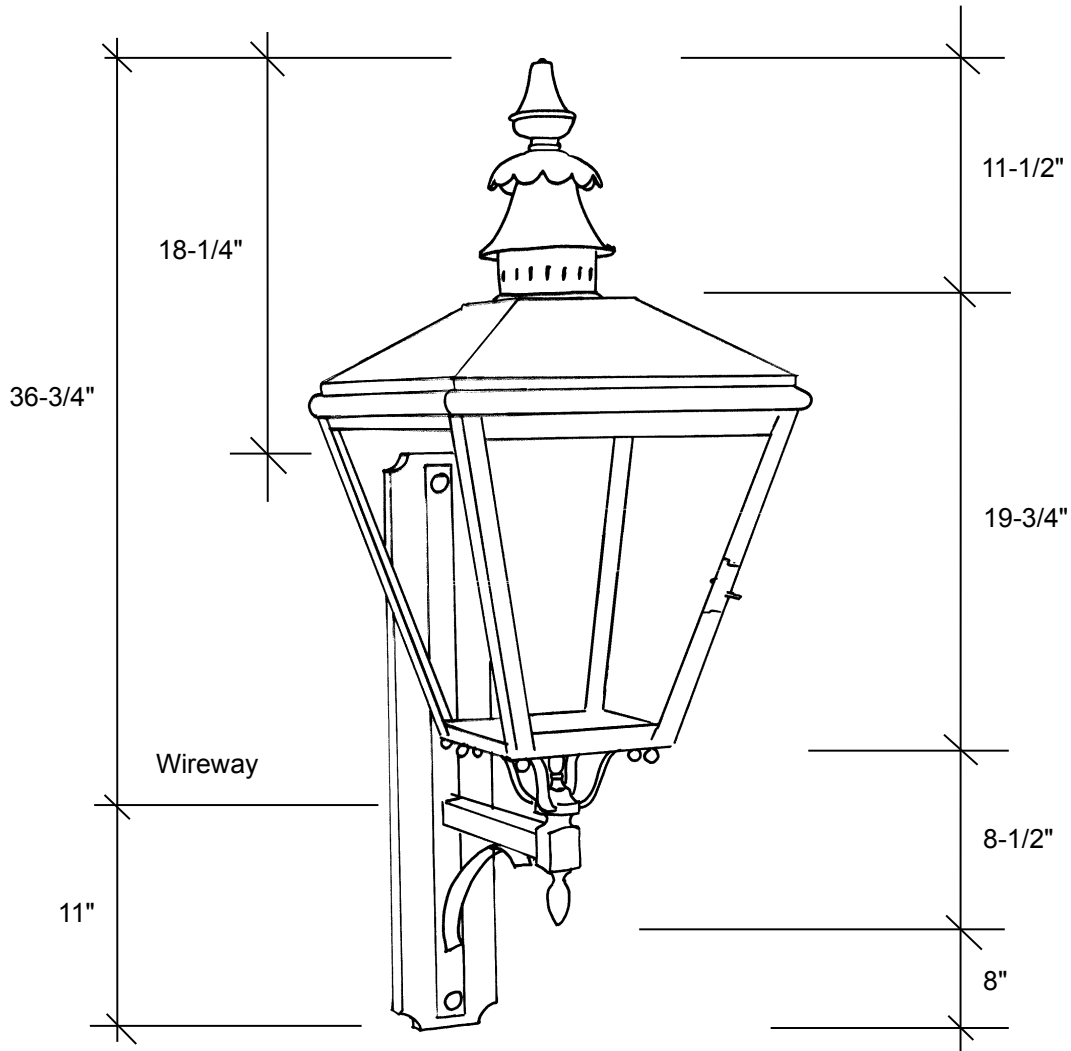

Fourteenth Colony

LIGHTING

797 Roland Street • Memphis, Tennessee 38104 • (901) 272-7007 • FAX: (901) 272-0365

4121

47.75"L x 16.5"W x 21"D

This fixture comes standard with clear glass, but seeded is available, and has (4) candelabra sockets that are listed for 40W each.

Backplate 29.5"L x 5"W

Please note the dimensions stated above are approximate