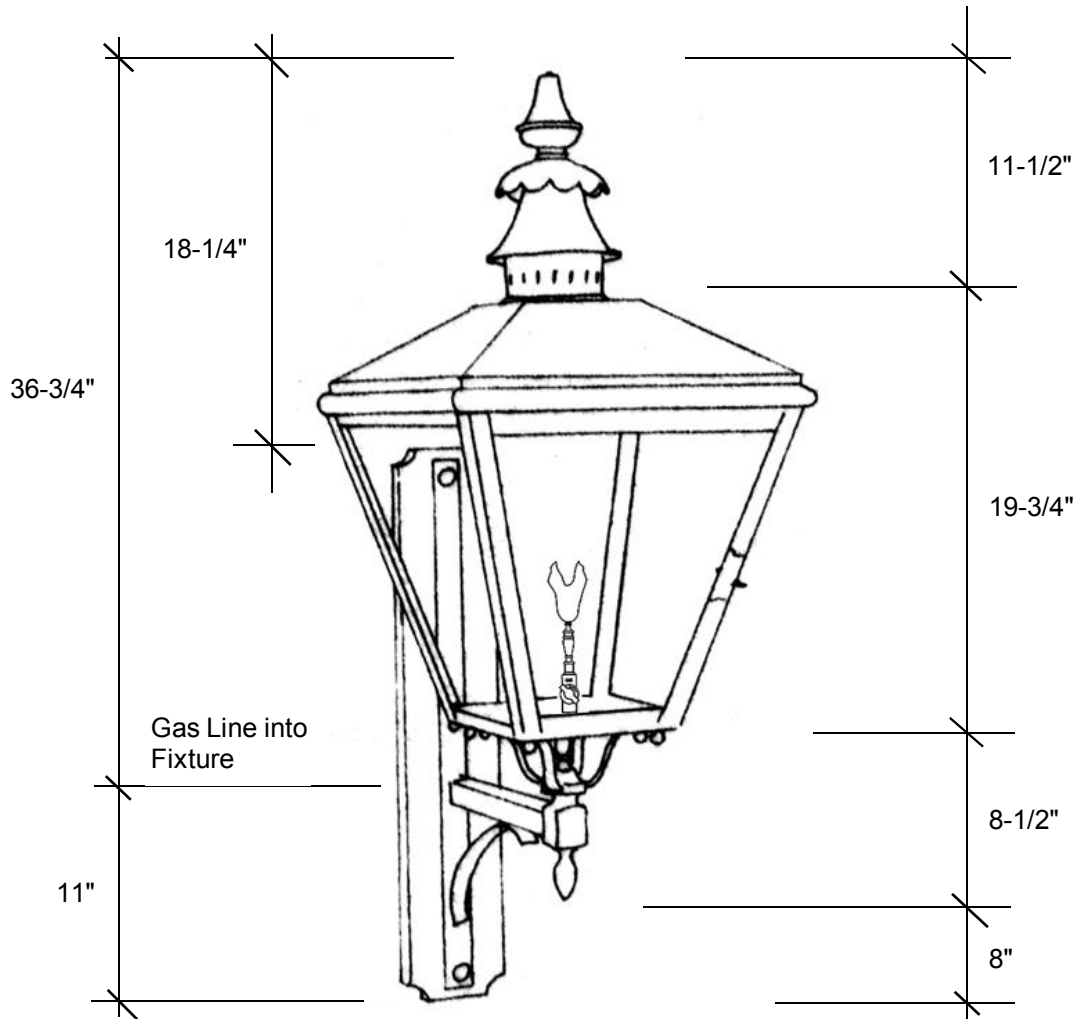

Fourteenth Colony

LIGHTING

797 Roland Street • Memphis, Tennessee 38104 • (901) 272-7007 • FAX: (901) 272-0365

4121-GAS

47.75"L x 16.5"W x 22"D

This fixture is available with clear tempered glass only and is listed for natural gas, with an option of propane. The fixture has a manual on/off valve with a maple leaf design and has a BTU rating of 3011.

Backplate 29.5"L x 5"W

Please note the dimensions stated above are approximate