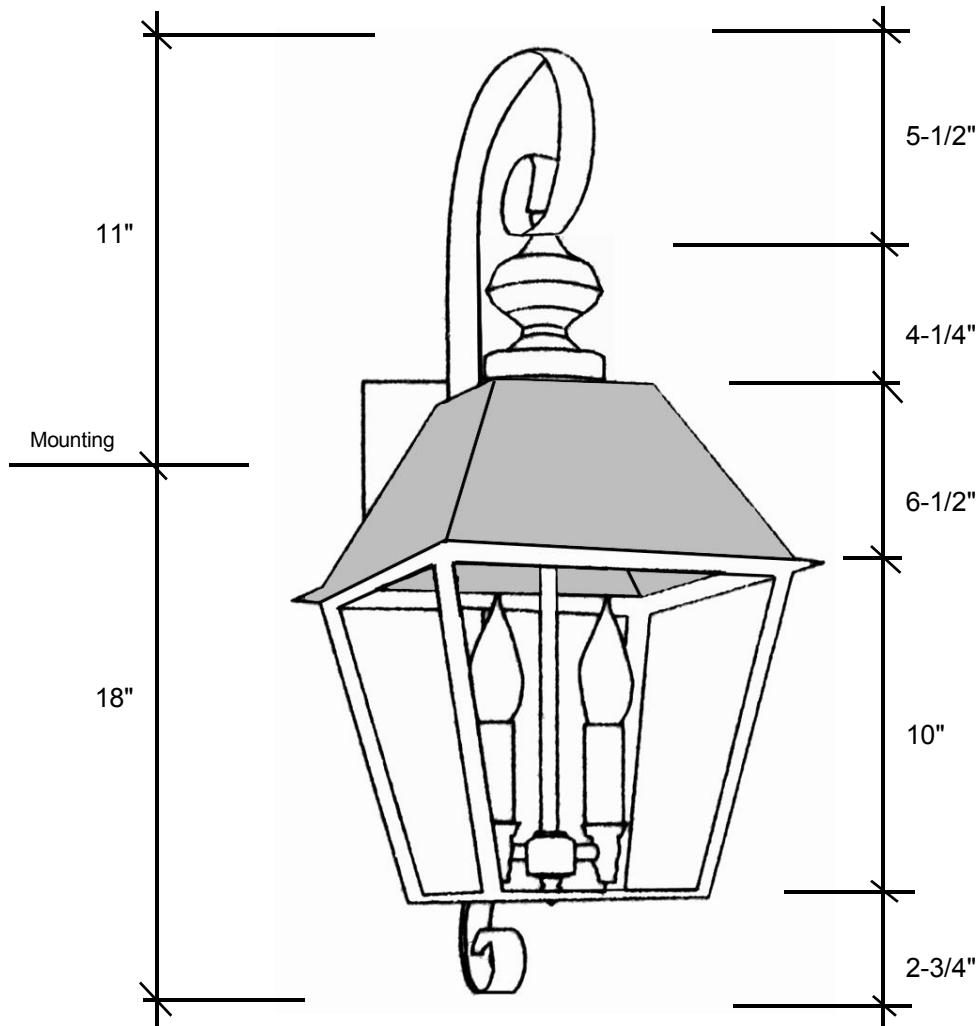

Fourteenth Colony

LIGHTING

797 Roland Street • Memphis, Tennessee 38104 • (901) 272-7007 • FAX: (901) 272-0365

4061

29"L x 11.75"W x 14"D

This fixture comes standard with clear glass, but seeded is available, and has (2) candelabra sockets that are listed for 60W each, with an option of a 4-light cluster listed for 40W per socket.

Backplate 5" Square

Please note the dimensions stated above are approximate