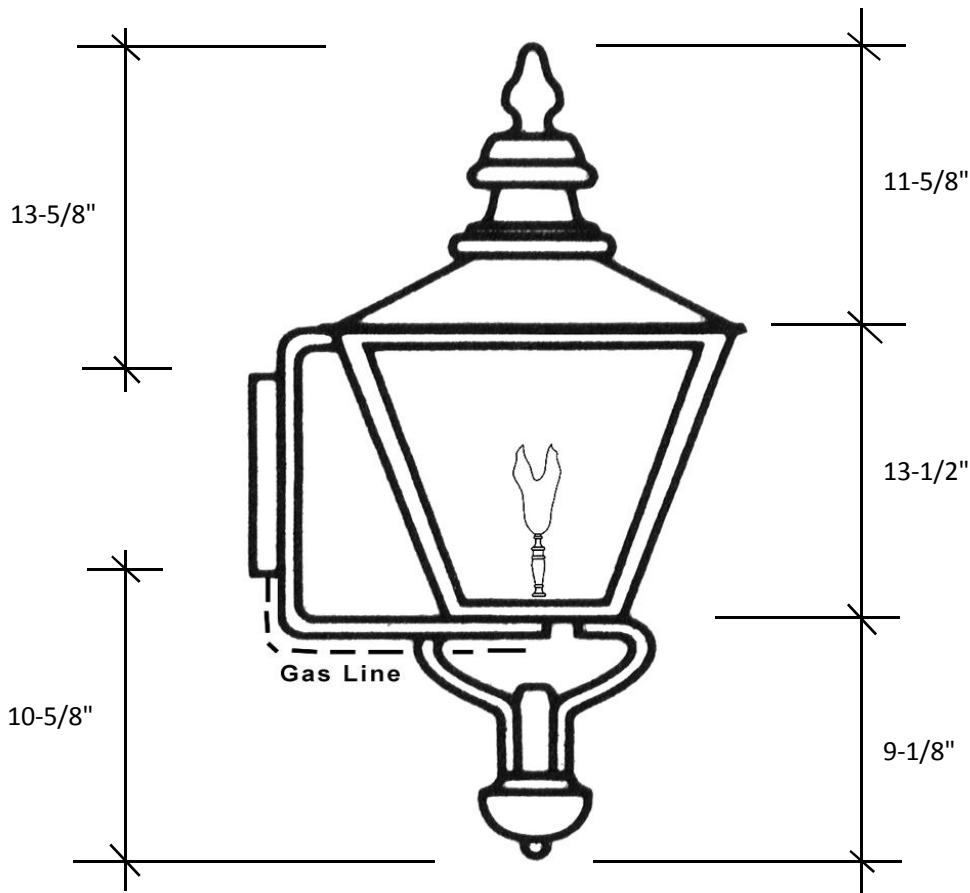

Fourteenth Colony

LIGHTING

797 Roland Street • Memphis, Tennessee 38104 • (901) 272-7007 • FAX: (901) 272-0365

3941-GAS

34.25"L x 14"W x 17.5"D

This fixture is available with clear tempered glass only and is UL listed for natural gas, with an option of propane. The fixture has a manual on/off valve with a maple leaf design and has a BTU rating of 3011.

Backplate 10"L x 5"W

Please note the dimensions stated above are approximate