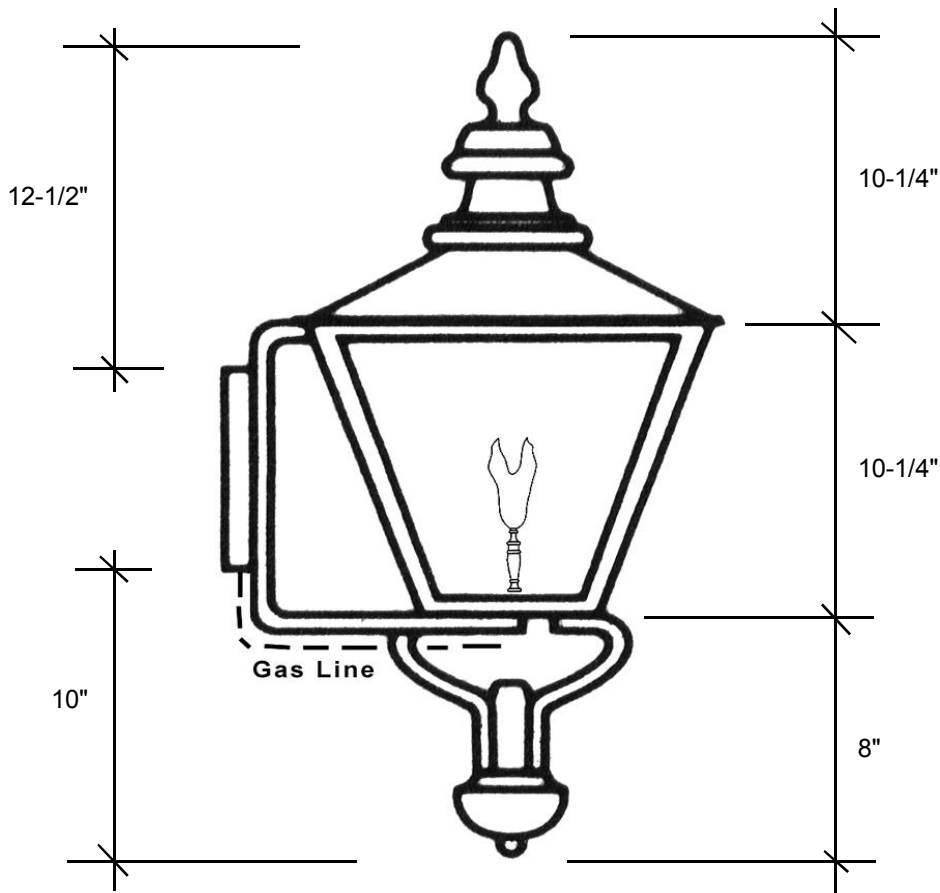

Fourteenth Colony

LIGHTING

797 Roland Street • Memphis, Tennessee 38104 • (901) 272-7007 • FAX: (901) 272-0365

3921-GAS

28.5"L x 11"W x 14.5"D

This fixture is available with clear tempered glass only and is UL listed for natural gas, with an option of propane. The fixture has a manual on/off valve with a maple leaf design and has a BTU rating of 3011.

Backplate 6"L x 5"W

Please note the dimensions stated above are approximate