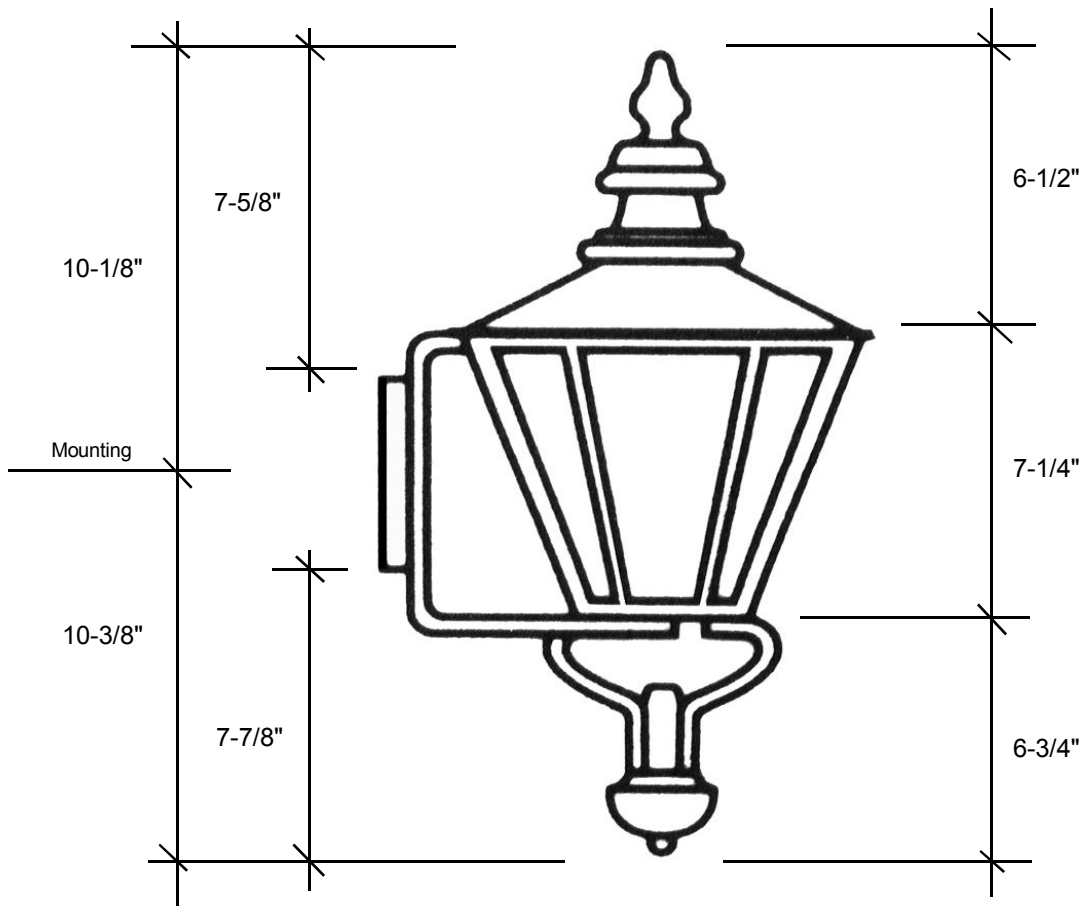

## 3911

20.5"L x 10"W x 11"D

This fixture comes standard with clear glass, but seedy is available, and has (1) edison socket that is U.L. listed for 60W with an option of a 3-light cluster that is U.L. listed for 60W each socket.

**Backplate 5"L x 5"W**

Please note the dimensions stated above are approximate