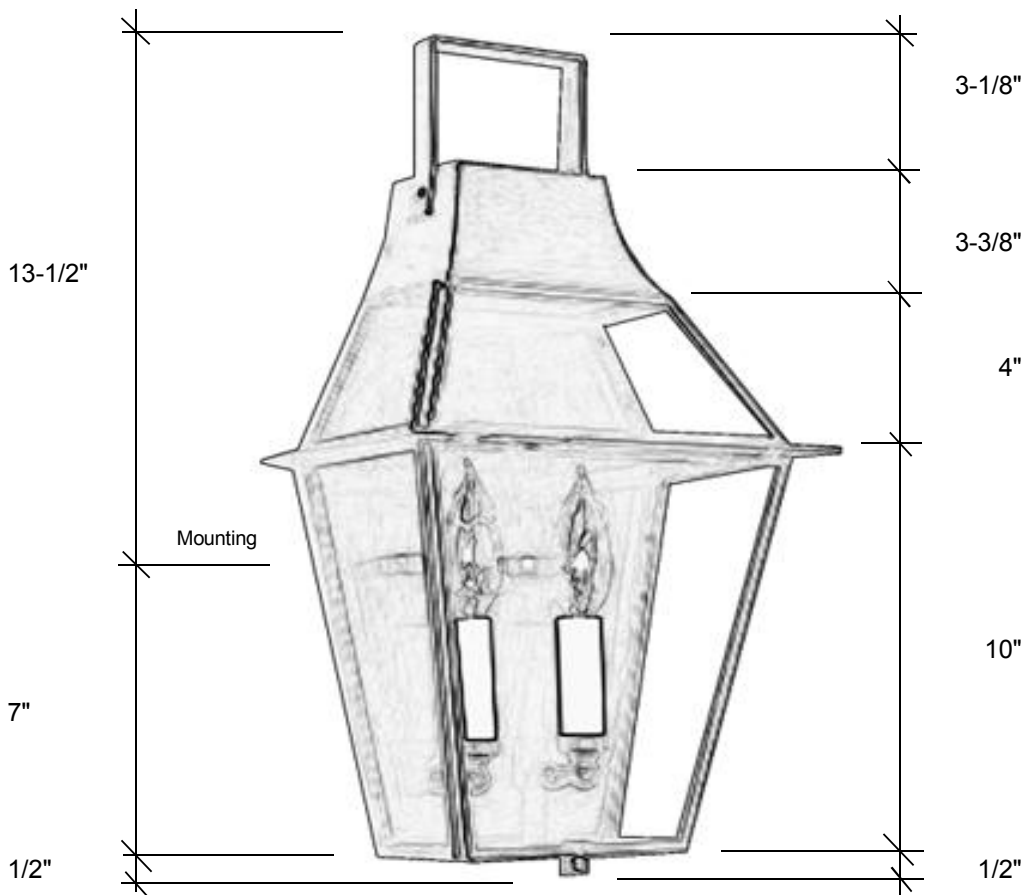

Fourteenth Colony

LIGHTING

797 Roland Street • Memphis, Tennessee 38104 • (901) 272-7007 • FAX: (901) 272-0365

3821-H

21"L x 12.50"W x 6.75"D

This fixture comes standard with clear glass, but seeded is available, and has (2) candelabra sockets that are U.L. listed for 60W each.

Canopy Backplate 14"L x 11"W

Please note the dimensions above are approximate