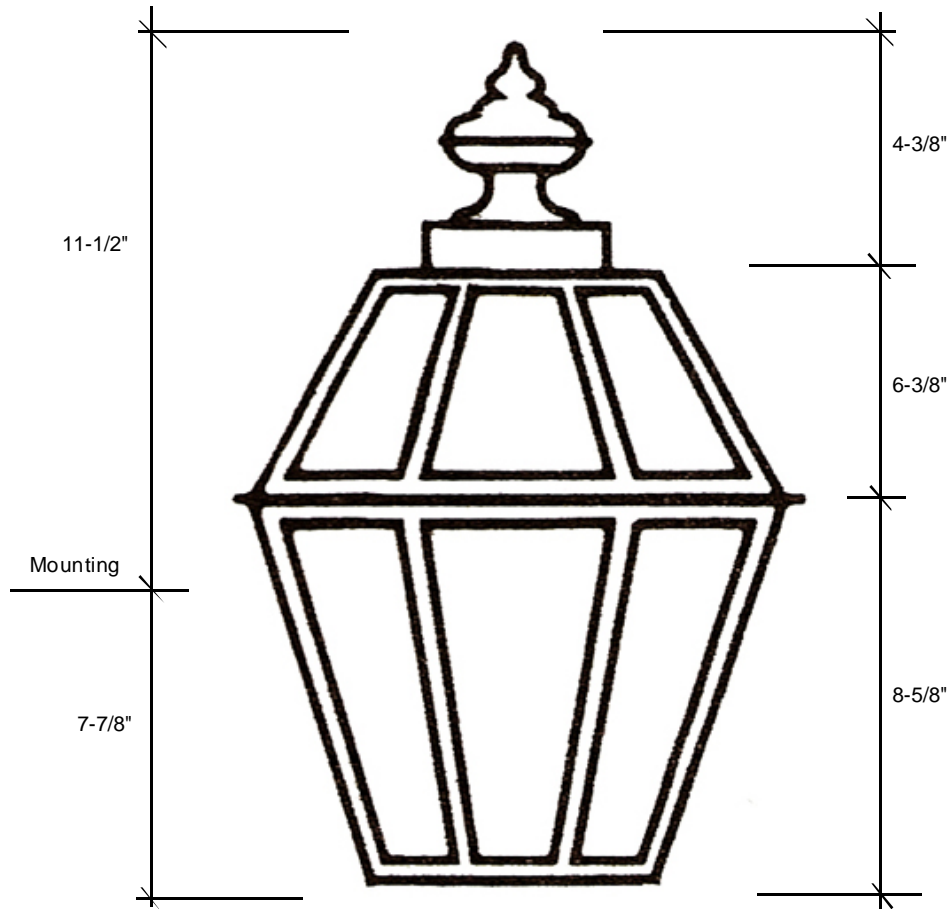

## 3771-H

19.5"L x 16"W x 7.5"D

This fixture comes standard with clear glass, but seeded is available, and has (2) candelabra sockets that are listed for 60W each.

The finishes available are:

Raw Brass (RWB) / Raw Copper (RWC)  
Antique Brass (AB) / Antique Copper (AC)  
Blackened Brass (DAB) / Blackened Copper (DAC)  
Antique Copper Verde (ACV) / Copper Verde (CV)  
Rust (RT) / Oil Rubbed Brass (ORB)

### Canopy Backplate 15"L x 14"W

Please note the dimensions above are approximate