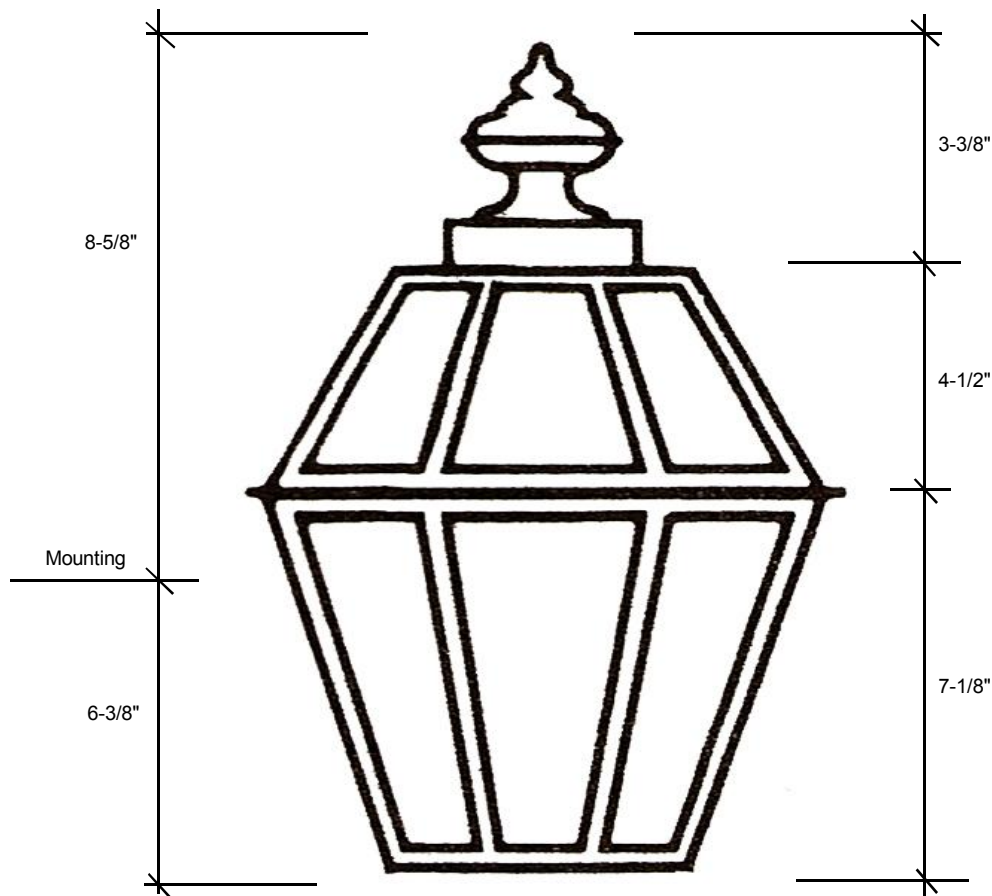

Fourteenth Colony

LIGHTING

797 Roland Street • Memphis, Tennessee 38104 • (901) 272-7007 • FAX: (901) 272-0365

3761-H

15"L x 12.25"W x 6"D

This fixture comes standard with clear glass, but seeded is available, and has (2) candelabra sockets that are listed for 60W each.

Canopy Backplate 11-5/8"L x 10-1/4"W

Please note the dimensions above are approximate