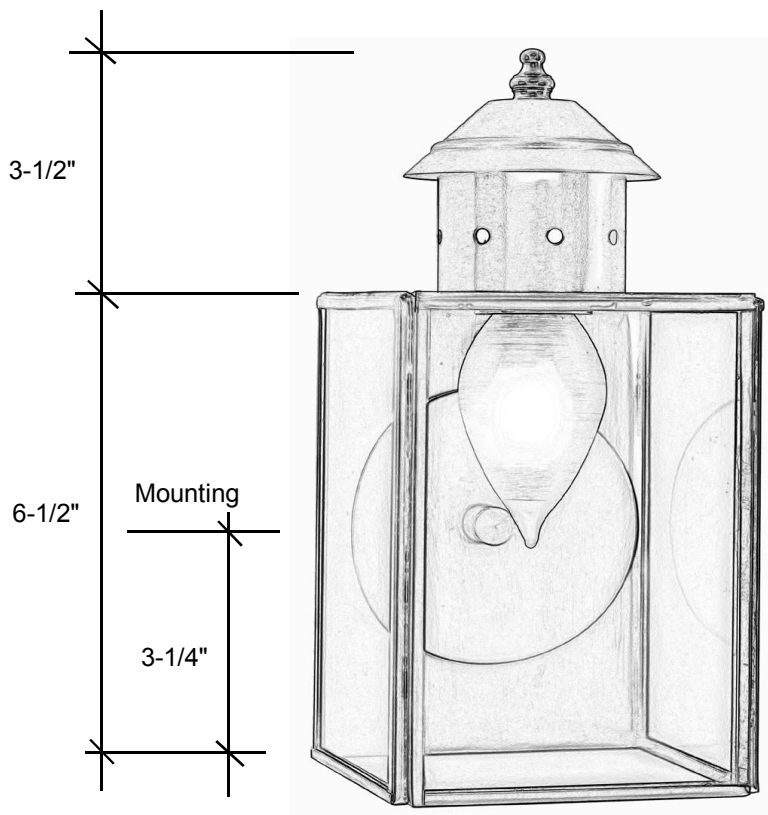

Fourteenth Colony

LIGHTING

797 Roland Street • Memphis, Tennessee 38104 • (901) 272-7007 • FAX: (901) 272-0365

3641

10"L x 4.75"W x 5"D

This fixture comes standard with clear glass, but seedy is available, and has (1) edison base socket that is listed for 60W.

Canopy Backplate 6.5"L x 4.25"W

Please note the dimensions stated above are approximate.